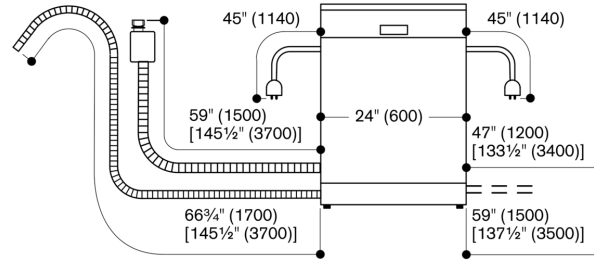

Lower basket:  
 Motorized spray arm. 8 folding spines. 2 folding racks for optimal protection of glass. Dividable glass support.  
 Cutlery basket.  
 Holder for long-stemmed glasses.  
 Maximum dish sizes (upper/lower basket) 8 1/4" / 10 1/4", 9 1/4" / 11 3/16 or 6 5/16" / 12 3/16" respectively.  
 13 place setting capacity.  
 Maximum glass loading capacity 23 wine glasses.

**Consumption data**

Energy Star certified  
 Total annual energy consumption 240 kWh.  
 Total annual water consumption 505 gallons.  
 Noise level 42 dB (re 1 pW).

**Planning notes**

Height-adjustable feet.  
 Appliance toe-kick recess 3 15/16" (see drawing).  
 To display the remaining time projection, a minimum toe-kick protrusion is required (1 9/16" + thickness of the cabinet front).  
 The maximum toe-kick height must be reduced by 1 1/16" to provide an optimal display of the remaining time projection.  
 Rear feet adjustable at front.  
 Door weight up to 18 lb.  
 Door panel dimension dependent on toe-kick height of kitchen cabinetry.  
 Installation and usage also with custom cabinet handle possible. The push-to-open function remains active.

**Rating**

Total rating: 1440 W.  
 Connecting cable 47 1/4" with three-prong plug (NEMA 5-15P).  
 Water connection with 3/4" screw joint.  
 Connection to hot or cold water possible.  
 Power consumption standby/network 2.0 W.  
 Time auto-standby/network 2 min.  
 Please check the user manual for how to switch off the WiFi module.

Dishwasher (32<sup>3</sup>/<sub>16</sub>" (81.7 cm))

Connection dimensions for a 24" (600 mm) wide dishwasher

[ ] values with extension kit  
 Measurements in inches (mm)