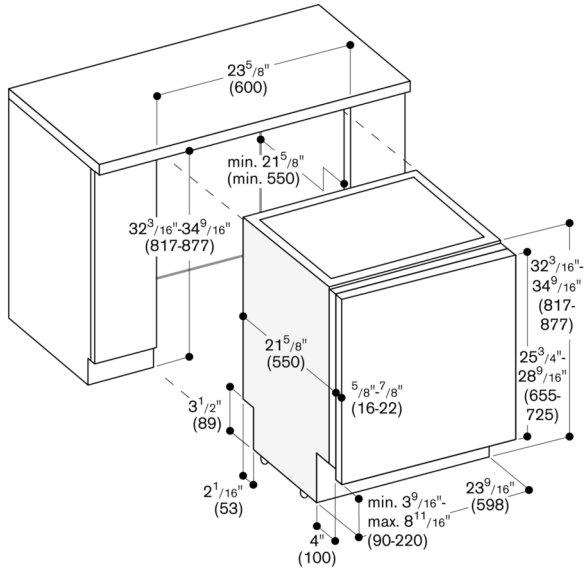

Lower basket:  
 Motorized spray arm. 8 folding spines. 2 folding racks for optimal protection of glass. Dividable glass support.  
 Cutlery basket.  
 Holder for long-stemmed glasses.  
 Maximum dish sizes (upper/lower basket) 8 1/4" / 10 1/4", 9 1/4" / 11 3/16 or 6 5/16" / 12 3/16" respectively.  
 13 place setting capacity.  
 Maximum glass loading capacity 23 wine glasses.

**Consumption data**

Energy Star certified  
 Total annual energy consumption 240 kWh.  
 Total annual water consumption 505 gallons.  
 Noise level 42 dB (re 1 pW).

**Planning notes**

Height-adjustable feet.  
 Appliance toe-kick recess 3 15/16" (see drawing).  
 To display the remaining time projection, a minimum toe-kick protrusion is required (1 9/16" + thickness of the cabinet front).  
 The maximum toe-kick height must be reduced by 1 1/16" to provide an optimal display of the remaining time projection.  
 Rear feet adjustable at front.  
 Door weight up to 18 lb.  
 Door panel dimension dependent on toe-kick height of kitchen cabinetry.  
 Installation and usage also with custom cabinet handle possible. The push-to-open function remains active.

Dishwasher (32<sup>3</sup>/<sub>16</sub>" (81.7 cm))

Connection dimensions for a 24" (600 mm) wide dishwasher

[ ] values with extension kit  
 Measurements in inches (mm)