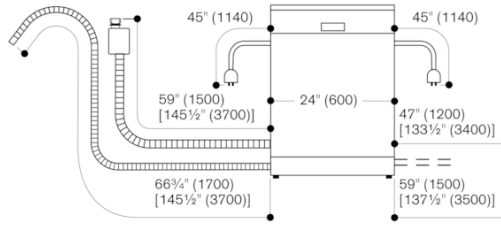

Color Variants

DF480700

Fully integrated

Height 32 3/16"

Included accessories

1 x baking tray spray head.

1 x glass holder rack.

1 x GN container insert.

DA021000

Folding hinge

GZ010011

Extension for inlet and outlet (78" long)

GAGGENAU

Connection dimensions for a 24" (600 mm) wide dishwasher

[] values with extension kit
 Measurements in inches (mm)

Dishwasher (32 3/16" (81.7 cm))