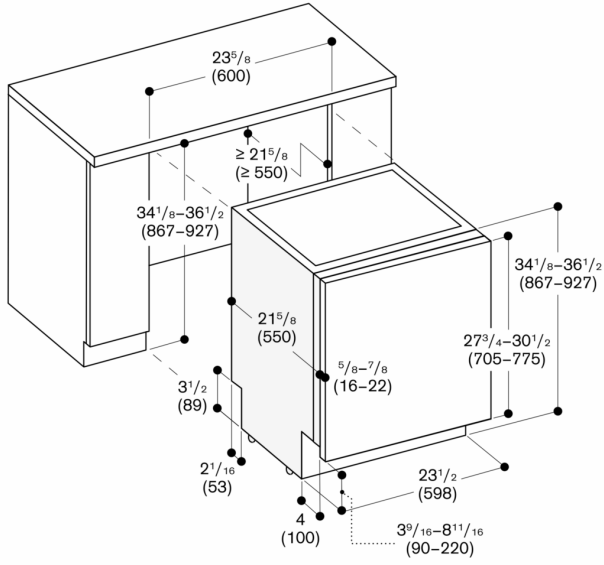

Rating

Total rating: 1440 W.

Connecting cable 47 1/4" with three-prong plug (NEMA 5-15P).

Water connection with 3/4" screw joint.

Connection to hot or cold water possible.

Power consumption standby/network 2.0 W.

Time auto-standby/network 2 min.

Please check the user manual for how to switch off the WiFi module.

Dishwasher 34¹/₈" (867 mm)

Measurements in inches (mm)

Connection dimensions for a 24" (600 mm) wide dishwasher

[] values with extension kit
Measurements in inches (mm)