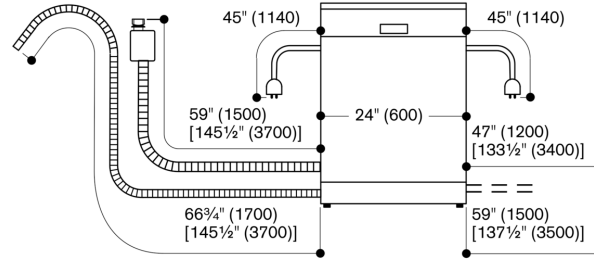

Rating

Total rating: 1440 W.

Connecting cable 47 1/4" with three-prong plug (NEMA 5-15P).

Water connection with 3/4" screw joint.

Connection to hot or cold water possible.

Power consumption standby/network 2.0 W.

Time auto-standby/network 2 min.

Please check the user manual for how to switch off the WiFi module.

Dishwasher 34¹/₈" (867 mm)

Measurements in inches (mm)

Connection dimensions for a 24" (600 mm) wide dishwasher

[] values with extension kit
Measurements in inches (mm)