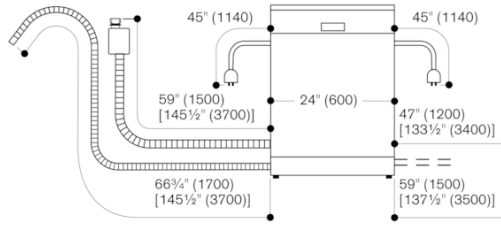

GH045010  
 Handle bar with 2 mounts, stainless steel, length 7 11/16", drilling distance 16 13/16", for custom panel.

GZ010011  
 Extension for inlet and outlet (78" long)

Connection dimensions for a 24" (600 mm) wide dishwasher

[ ] values with extension kit  
 Measurements in inches (mm)

Tall Tub dishwasher (34 1/8" (86.7 cm)).