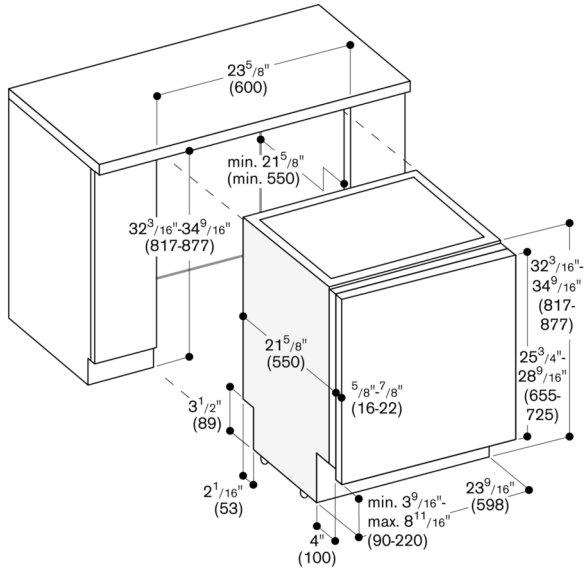

Cutlery basket.

Maximum dish sizes (upper/lower basket)

8 1/4" / 10 1/4", 9 1/4" / 11 3/16 or 6 5/16" / 12 3/16" respectively.

13 place setting capacity.

Maximum glass loading capacity 23 wine glasses.

Consumption data

Door weight up to 18 lb.

Door panel dimension dependent on toe-kick height of kitchen cabinetry.

Rating

Total rating: 1440 W.

Connecting cable 47 1/4" with three-prong plug (NEMA 5-15P).

Water connection with 3/4" screw joint.

Connection dimensions for a 24" (600 mm) wide dishwasher

[] values with extension kit

Measurements in inches (mm)