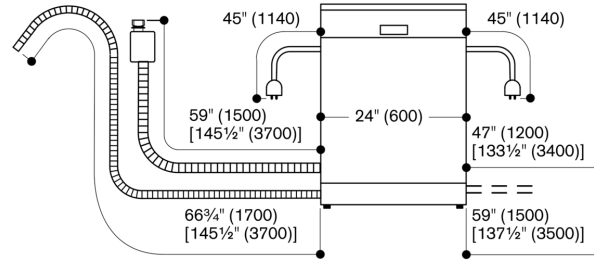

Door weight up to 18 lb.

Door panel dimension dependent on toe-kick height of kitchen cabinetry.

Rating

Total rating: 1440 W.

Connecting cable 47 1/4" with three-prong plug (NEMA 5-15P).

Water connection with 3/4" screw joint.

Connection to hot or cold water possible.

Power consumption standby/network 2.0 W.

Time auto-standby/network 2 min.

Please check the user manual for how to switch off the WiFi module.

Dishwasher (32³/₁₆" (81.7 cm))

Connection dimensions for a 24" (600 mm) wide dishwasher

[] values with extension kit

Measurements in inches (mm)