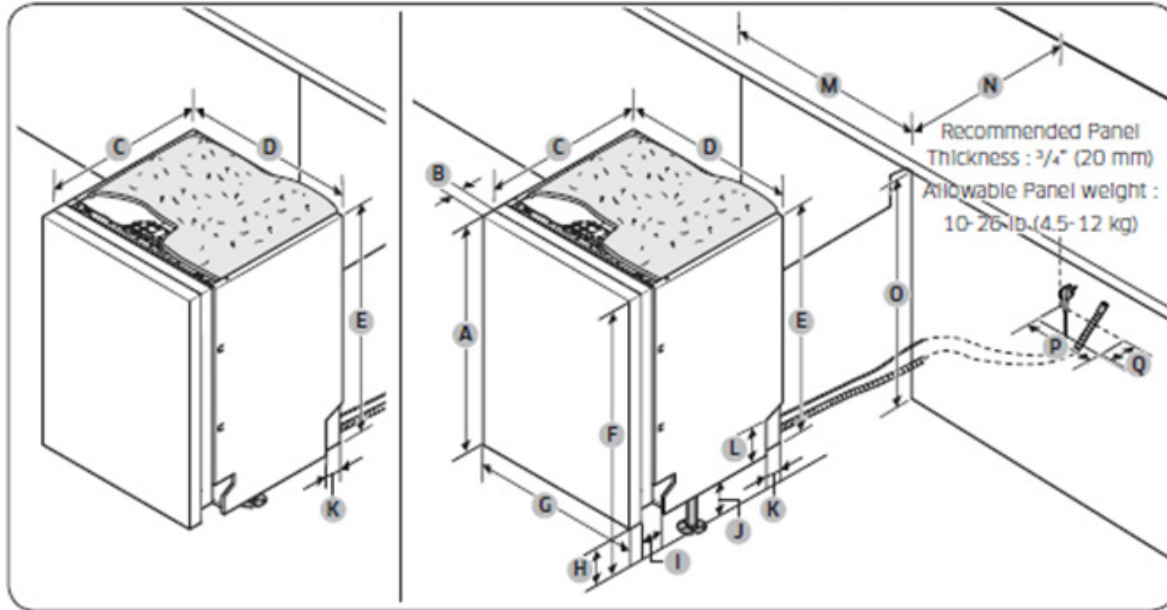

24-Inch Panel Ready Dishwasher

\$1,599

dacor

Dimensions and specifications

- This dishwasher is designed to be enclosed on the top and on both sides by a standard, residential kitchen cabinet.
- The installation enclosure must be clean and free of any obstructions.

Dishwasher

A	28 ³ / ₄ -29 ⁷ / ₈ " (730-760 mm)
B	1 ¹ / ₁₆ -7 ⁷ / ₈ " (18-22 mm) Recommend 1 ³ / ₁₆ " (20 mm)
C	21 ³ / ₄ " (552 mm)
D	23 ³ / ₈ " (595 mm)
E	32 ¹ / ₈ " (815 mm)
F	Total Height 32 ¹ / ₈ -33 ⁷ / ₈ " (815-860 mm) (Without SUB FOOT) 33 ⁷ / ₈ -35 ¹ / ₄ " (860-895 mm) (With SUB FOOT)
G	23 ³ / ₈ " (594 mm)
H	2 ¹ / ₈ -5 ¹ / ₈ " (55-130 mm) (Without SUB FOOT) 3 ⁷ / ₈ -6 ¹ / ₂ " (100-165 mm) (With SUB FOOT)

I	3 ¹ / ₂ " (90 mm)
J	Leg Height 0-1 ³ / ₄ " (0-45 mm) (Without SUB FOOT) 1 ³ / ₄ -3 ¹ / ₈ " (45-80 mm) (With SUB FOOT)
K	2" (50 mm)
L	4 ⁷ / ₈ " (125 mm)
M	23 ⁵ / ₈ -23 ⁷ / ₈ " (600-608 mm)
N	22 ⁵ / ₈ " (575 mm)
O	32 ¹ / ₄ -35 ¹ / ₄ " (820-895 mm)
P	3 ⁷ / ₈ " (100 mm)
Q	2" (50 mm)