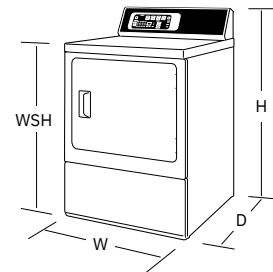

Optional Accessories

Drying Rack – Part # D512082
Directional Exhaust Kit – Part # 528P3
Conversion Kit = Gas to LP – Part # 649P3
Flexible Metal Vent Kit – Part # 521P3