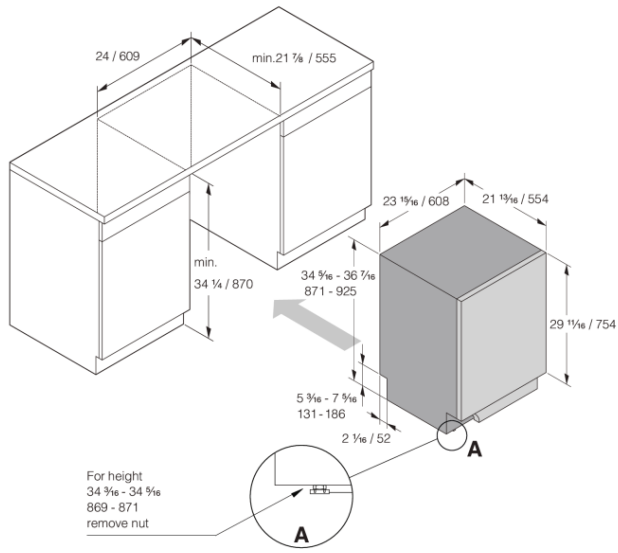

Measurements: inches / millimetres

DW60 Built-in Dishwasher XXL USA