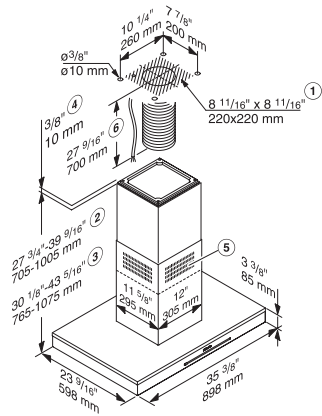

DA 6698 D Puristic Version 6000

Island décor hood

with energy-efficient LED lighting and touch controls for simple operation.

DA 6698 D, CLST (Installation drawing) – USA

1) Extraction cut-out, 2) Extraction, 3) Recirculation, 4) Installation option with spacer frame, 5) Ventilation grille at the top for recirculation, 6) A mains cable and, for extraction mode, flexible exhaust ducting is required from the ceiling connection to the connection on the cooker hood., ,