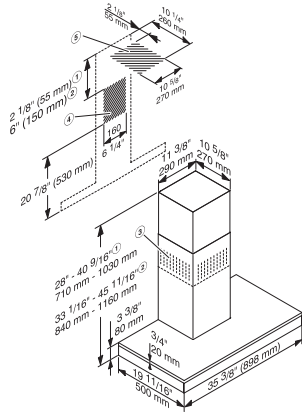

DA 6698 W Puristic Edition 6000

Wall ventilation hood

with energy-efficient LED lighting and touch controls for simple operation.

DA 6698 W, CLST (Installation drawing) – USA

1. Extraction, 2. Recirculation, 3 Ventilation grilles at the top for recirculation, 4. + 5. Vent cut-out positions (Area 5 not required for recirculation)