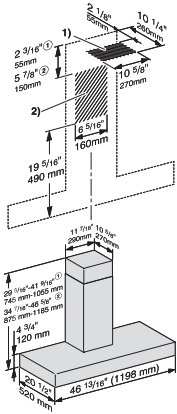

DA 5428 W Puristic Arca

Wall ventilation hood

with energy-efficient LED lighting and backlit controls for easy use.

DA 5428 W (Installation drawing)

1) and 2) Shaded area for vent cut-out