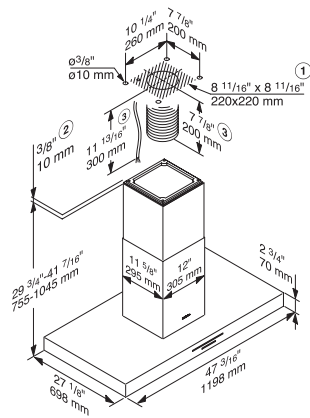

DA 4248 V D Puristic Varia

Island décor hood

with energy-efficient LED lighting and backlit controls for easy use.

DA 4248 V (Installation drawing) USA

1) Installation area/site, 2) Installation alternatively with spacer frame, 3) A supply lead, and for vented mode flexible vent ducting, must be pre-fitted for the connection in the ceiling to the connection of the cooker hood.