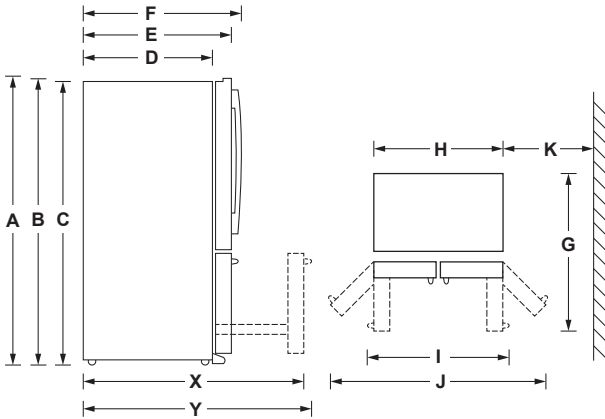

CAPACITY

Total capacity (cubic feet)	22.2 cu. ft.
Fresh food capacity	15.0 cu. ft.
Freezer capacity	7.2 cu. ft.

WEIGHTS & DIMENSIONS

Overall depth	31-1/4 in.
Overall height	70-1/2 in.
Overall width	35-3/4 in.
Case depth without door	24-3/8 in.
Depth with door open 90°	43-3/8 in.
Depth without handle	30-1/4 in.
Height to top of case	69 in.
Width with door open 90° including handle	44-3/4 in.
Approximate shipping weight	398 lb.
Net weight	365 lb.

DIMENSIONS

Height to top of door (in.) A	70-1/2
Height to top of hinge (in.) B	70-1/2
Height to top of case (in.) C	69
Case depth without door (in.) D	24-3/8
Case depth less door handle (in.) E	30-1/4
Case depth with door handle (in.) F	31-1/4
Depth with fresh food door open 90° (in.) G	43-3/8
Width (in.) H	35-3/4
Width with door open 90° with door handle (in.) I	44-3/4
Width with doors open fully (in.) J	57
Min distance between side of case and wall, in either direction, to allow doors to open fully (in.) K	13-1/8
Depth with FZ door completely open (w/o handle) (in.) X	44-1/4
Depth with FZ door completely open (w/ handle) (in.) Y	46-3/4