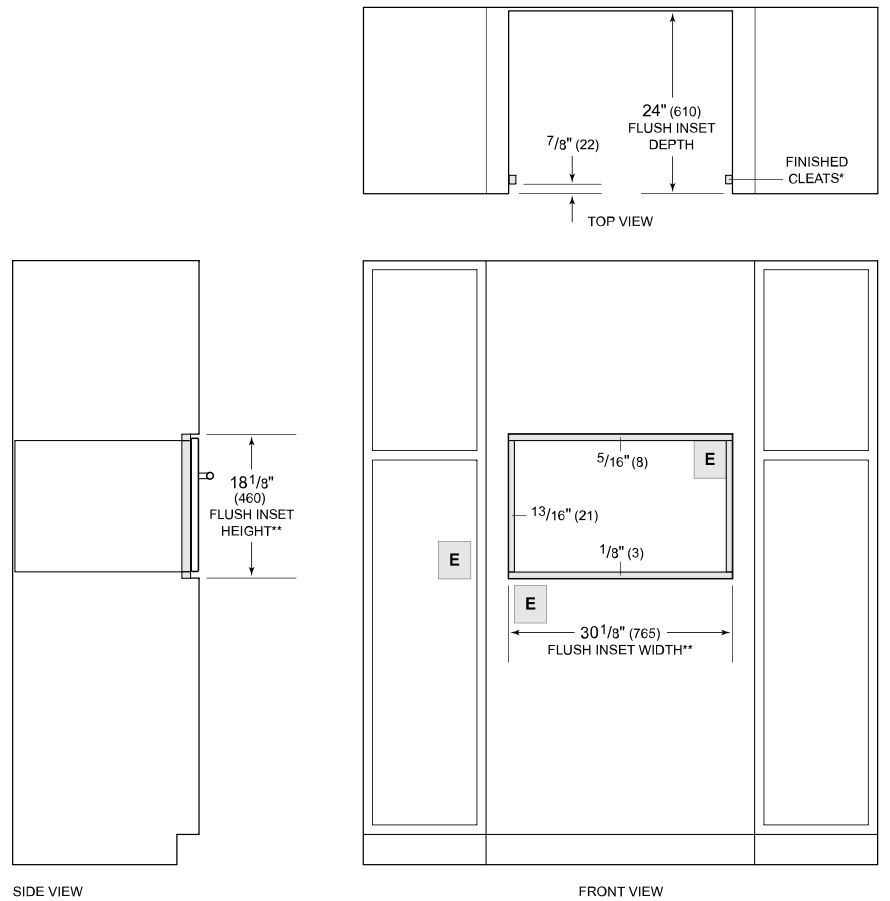

Perforated Pan - 24 3/4" x 1 3/8" x 14 1/2"

Solid Pan - 12 3/4" x 1 1/2" x 7"

Solid Pan - 24 3/4" x 1 3/8" x 14 1/2"

Standard Oven Rack

Temperature Probe

Accessories available through an authorized dealer.

For local dealer information, visit subzero-wolf.com/locator.

PRODUCT SPECIFICATIONS

Model	CSOP3050CM/B/T
Dimensions	29 7/8"W x 17 7/8"H x 22 1/2"D
Oven Interior Dimensions	25 1/4"W x 10 3/4"H x 15 1/8"D
Overall Capacity	2.4 cu. ft.
Usable Capacity	1.8 cu. ft.
Door Clearance	14 3/16"
Weight	91 lbs
Electrical Supply	240/208 VAC, 60 Hz
Electrical Service	20 amp dedicated circuit
Drain Line TestSpec	10' (3 m) corrugated drain tubing
Plumbing Supply	6.5' (2 m) braided tubing with 3/8" female compression fitting
Plumbing Pressure	15–145 psi
Conduit Length	4 Feet

DIMENSIONS

ELECTRICAL

PLUMBING

NOTE: Dimensions in parenthesis are in millimeters unless otherwise specified

FLUSH INSTALLATION

*Will be visible and should be finished to match cabinetry.

**Dimension provides minimum reveals.

NOTE: Location of electrical supply within opening may require additional cabinet depth.