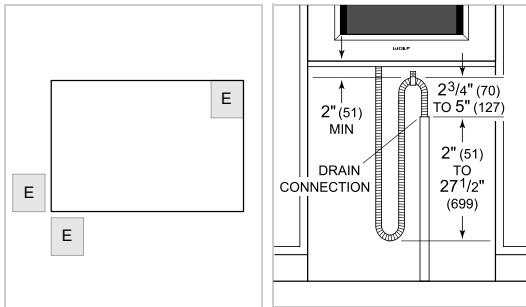

Perforated Pan - 24 3/4" x 1 3/8" x 14 1/2"

Solid Pan - 12 3/4" x 1 1/2" x 7"

Solid Pan - 24 3/4" x 1 3/8" x 14 1/2"

Standard Oven Rack

Temperature Probe

Accessories available through an authorized dealer.

For local dealer information, visit subzero-wolf.com/locator.

PRODUCT SPECIFICATIONS

Model	CSOP3050CM/B/T
Dimensions	29 7/8"W x 17 7/8"H x 22 1/2"D
Oven Interior Dimensions	25 1/4"W x 10 3/4"H x 15 1/8"D
Overall Capacity	2.4 cu. ft.
Usable Capacity	1.8 cu. ft.
Door Clearance	14 3/16"
Weight	91 lbs
Electrical Supply	240/208 VAC, 60 Hz
Electrical Service	20 amp dedicated circuit
Drain Line TestSpec	10' (3 m) corrugated drain tubing
Plumbing Supply	6.5' (2 m) braided tubing with 3/8" female compression fitting
Plumbing Pressure	15–145 psi
Conduit Length	4 Feet

DIMENSIONS

ELECTRICAL

PLUMBING

NOTE: Dimensions in parenthesis are in millimeters unless otherwise specified

FLUSH INSTALLATION

*Will be visible and should be finished to match cabinetry.

**Dimension provides minimum reveals.

NOTE: Location of electrical supply within opening may require additional cabinet depth.