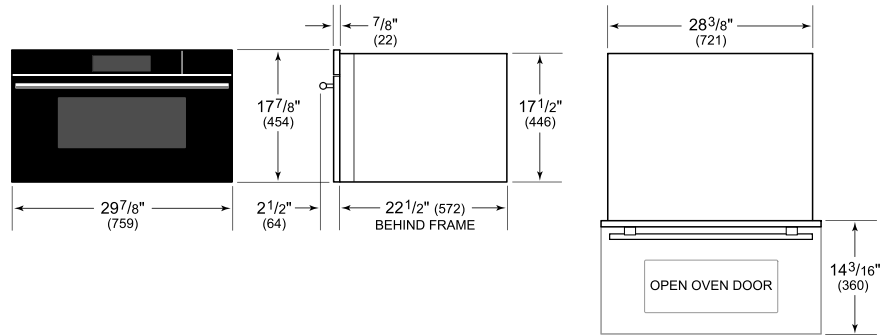

Perforated Pan - 24 3/4" x 1 3/8" x 14 1/2"

Solid Pan - 12 3/4" x 1 1/2" x 7"

Solid Pan - 24 3/4" x 1 3/8" x 14 1/2"

Standard Oven Rack

Temperature Probe

Accessories available through an authorized dealer.

For local dealer information, visit subzero-wolf.com/locator.

PRODUCT SPECIFICATIONS

Model	CSOP3050CM/B/T
Dimensions	29 7/8"W x 17 7/8"H x 22 1/2"D
Oven Interior Dimensions	25 1/4"W x 10 3/4"H x 15 1/8"D
Overall Capacity	2.4 cu. ft.
Usable Capacity	1.8 cu. ft.
Door Clearance	14 3/16"
Weight	91 lbs
Electrical Supply	240/208 VAC, 60 Hz
Electrical Service	20 amp dedicated circuit
Drain Line TestSpec	10' (3 m) corrugated drain tubing
Plumbing Supply	6.5' (2 m) braided tubing with 3/8" female compression fitting
Plumbing Pressure	15–145 psi
Conduit Length	4 Feet

DIMENSIONS

ELECTRICAL

PLUMBING

NOTE: Dimensions in parenthesis are in millimeters unless otherwise specified

FLUSH INSTALLATION

*Will be visible and should be finished to match cabinetry.

**Dimension provides minimum reveals.