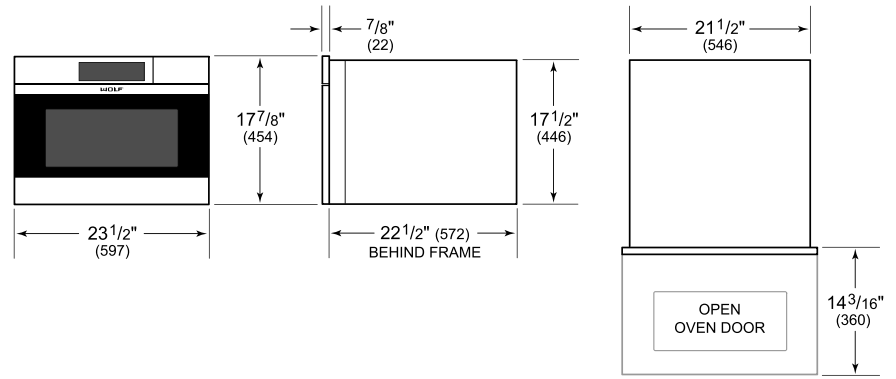

The temperature probe alerts you when your dish has reached the desired temperature

ACCESSORIES

Broiler Rack

Descaling Solution

Enameled Broiler Pan

Perforated Pan - 12 3/4" x 1 1/2" x 7"

Perforated Pan - 17 3/4" x 1 1/4" x 15"

Solid Pan - 12 3/4" x 1 1/2" x 7"

Solid Pan - 17 3/4" x 1 1/4" x 15"

Standard Oven Rack

Temperature Probe

Accessories available through an authorized dealer.

For local dealer information, visit subzero-wolf.com/locator.

PRODUCT SPECIFICATIONS

Model	CSO2450CM/S
Dimensions	23 1/2"W x 17 7/8"H x 22 1/2"D
Oven Interior Dimensions	17 1/2"W x 10 3/4"H x 15 1/8"D
Overall Capacity	1.7 cu. ft.
Usable Capacity	1.2 cu. ft.
Door Clearance	14 3/16"
Weight	91 lbs
Electrical Supply	240/208 VAC, 60 Hz
Electrical Service	20 amp dedicated circuit
Conduit Length	4 Feet

DIMENSIONS

ELECTRICAL

NOTE: Dimensions in parenthesis are in millimeters unless otherwise specified

STANDARD INSTALLATION

NOTE: Location of electrical supply within opening may require additional cabinet depth.