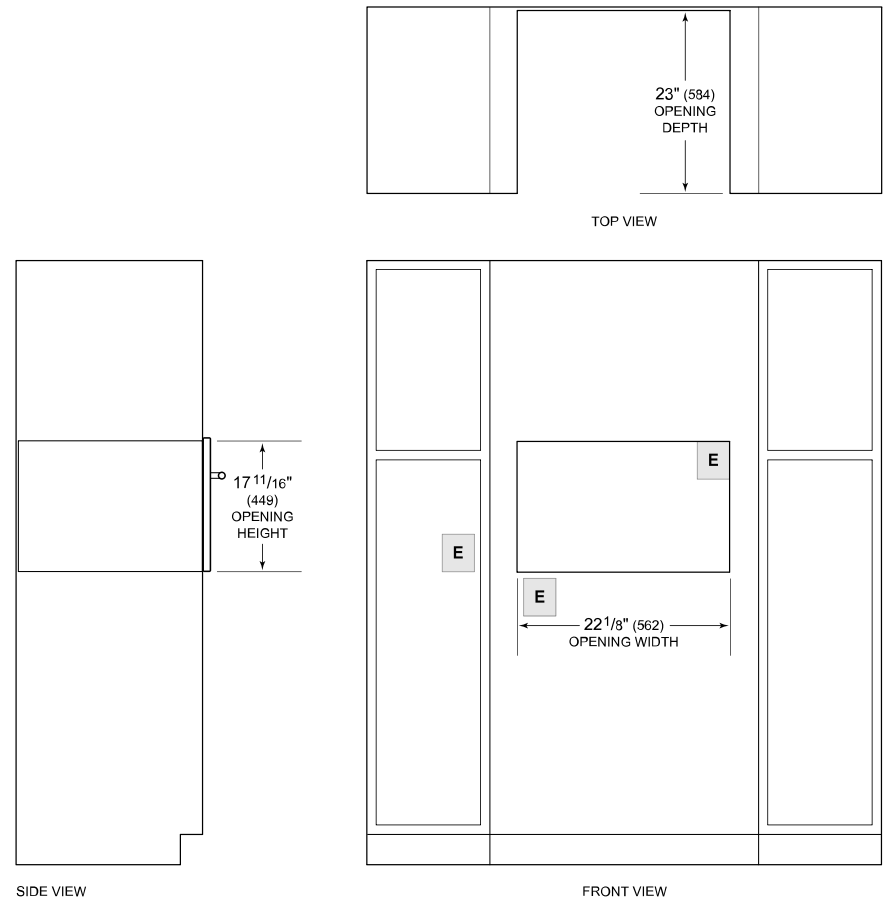

The temperature probe alerts you when your dish has reached the desired temperature

ACCESSORIES

Broiler Rack

Descaling Solution

Enameled Broiler Pan

Perforated Pan - 12 3/4" x 1 1/2" x 7"

Perforated Pan - 17 3/4" x 1 1/4" x 15"

Solid Pan - 12 3/4" x 1 1/2" x 7"

Solid Pan - 17 3/4" x 1 1/4" x 15"

Standard Oven Rack

Temperature Probe

Accessories available through an authorized dealer.

For local dealer information, visit subzero-wolf.com/locator.

PRODUCT SPECIFICATIONS

Model	CSO2450CM/S
Dimensions	23 1/2"W x 17 7/8"H x 22 1/2"D
Oven Interior Dimensions	17 1/2"W x 10 3/4"H x 15 1/8"D
Overall Capacity	1.7 cu. ft.
Usable Capacity	1.2 cu. ft.
Door Clearance	14 3/16"
Weight	91 lbs
Electrical Supply	240/208 VAC, 60 Hz
Electrical Service	20 amp dedicated circuit
Conduit Length	4 Feet

DIMENSIONS

ELECTRICAL

NOTE: Dimensions in parenthesis are in millimeters unless otherwise specified

STANDARD INSTALLATION

NOTE: Location of electrical supply within opening may require additional cabinet depth.