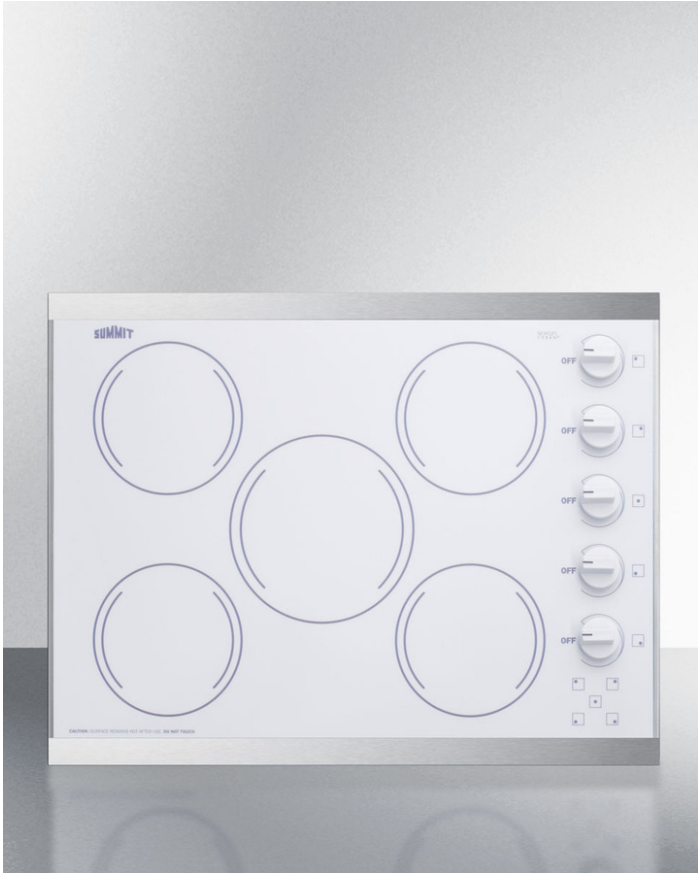

CRS5B14W

3.13" x 27" x 20.5" (H x W x D)

27" wide 5-burner radiant cooktop made in the USA in smooth white ceramic glass finish

Highlights:

Unique 27" width is ideally sized for many hard-to-fill cutouts

Smooth white finish in Schott Ceran glass offers easy cleanup

Includes one large 8" 1800W burner for faster heating

Product Features:

| | |
|----------------------|--|
| 27" width | Designed to fit 25.25" W x 18.75" D cutouts |
| Schott Ceran surface | Smooth ceramic glass cooking surface in a classic white finish |
| High output burner | Center burner features an 8" diameter for 1800W of cooking power, ideal for larger cooking vessels |
| Standard burners | Four 6.5" 1200W burners meet most heating needs |
| E.G.O. burners | Considered by many to be the industry's best cooking technology |
| Push-to-turn knobs | Controls require a gentle push to help prevent cooking accidents |
| Indicator lights | Each burner includes an indicator light to show when the unit is on |
| Stainless steel trim | Stainless steel border adds an extra touch of style |
| 230V operation | Requires professional hardwired installation to 230V power supply |

CRS5B14W Specifications:

Overview

| | |
|----------------------------|-------------------|
| Height of Cabinet | 3.13" (8 cm) |
| Width | 27.0" (69 cm) |
| Depth | 20.5" (52 cm) |
| Cabinet | White |
| US Electrical Safety | ETL |
| Canadian Electrical Safety | ETL-C |
| Amps | 25.0 |
| Voltage/Frequency | 230 V AC/60 Hz |
| Weight | 35.0 lbs. (16 kg) |
| Parts & Labor Warranty | 1 Year |
| UPC | 761101060354 |