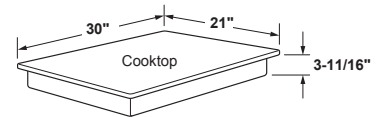

Café™ 30" Built-In Gas Cooktop

CGP95303MS2 / CGP95302MS1

CAFÉ

DISTINCT BY DESIGN™

WARRANTY

Parts warranty	Limited 1-year entire appliance
Labor warranty	Limited 1-year entire appliance
Warranty notes	See written warranty for full details

DIMENSIONS AND INSTALLATION

AGA Requirement: All gas cooktop models require

7/16" free area below cooktop height to combustible material. Requires 18" minimum from countertop to adjacent overhead cabinets.

Note: If installing with a Telescopic Downdraft System, consult both cooktop and downdraft installation instructions packed with product before installing. Cooktop gas/electric supply may need to be re-routed to install downdraft.

Electrical Rating: 120V, 60Hz, 5A

Installation With Single Wall Oven Information:

30" Gas Cooktops are approved for use over select Café 27" and 30" Wall Ovens and Warming Drawers. 30" and 36" Gas cooktops are approved for use over select 30" Wall Ovens and Warming Drawers. Refer to cooktop and wall oven/warming drawer installation instructions packed with product for current dimensional data.

Installation Information: Before installing, consult installation instructions, packed with product, for current dimensional data.