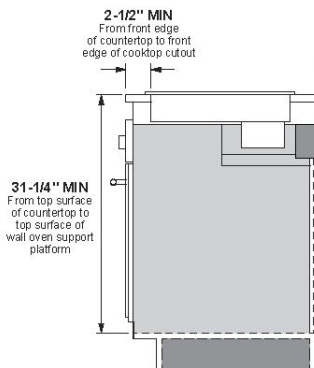

Approximate Shipping Weight	51 lb
Cabinet Width	30 in
Cutout Dimensions Width x Depth (In.)	28-1/2 x 19-5/8
Net Weight	45 lb
Overall Depth	21 in
Overall Height	5 1/2 in
Overall Width	30 in

ACCESSORIES

Stainless Steel Cleaner	Included
Griddle	Cast Iron - Included
LP Conversion Kit	Included

DIMENSIONS AND INSTALLATION

AGA Requirement: All gas cooktop models require

7/16" free area below cooktop height to combustible material. Requires 18" minimum from countertop to adjacent overhead cabinets.

Electrical Rating: 120V, 60Hz, 5A

Installation With Single Wall Oven Information:

30" Gas Cooktops are approved for use over select Café 27" and 30" Wall Ovens and Warming Drawers. 30" and 36" Gas cooktops are approved for use over select 30" Wall Ovens and Warming Drawers. Refer to cooktop and wall oven/warming drawer installation instructions packed with product for current dimensional data.

Installation Information: Before installing, consult installation instructions, packed with product, for current dimensional data.

Installation above a wall oven

Dimension and installation information are shown in inches.
*Allow 5-3/4" depth at rear for electrical and gas connections