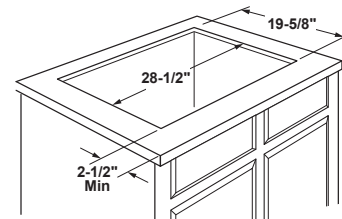

Café™ 30" Built-In Gas Cooktop

CGP95303MS2 / CGP95302MS1

CAFÉ

DISTINCT BY DESIGN™

WARRANTY

Parts warranty	Limited 1-year entire appliance
Labor warranty	Limited 1-year entire appliance
Warranty notes	See written warranty for full details

DIMENSIONS AND INSTALLATION

AGA Requirement: All gas cooktop models require

7/16" free area below cooktop height to combustible material. Requires 18" minimum from countertop to adjacent overhead cabinets.

Note: If installing with a Telescopic Downdraft System, consult both cooktop and downdraft installation instructions packed with product before installing. Cooktop gas/electric supply may need to be re-routed to install downdraft.

Electrical Rating: 120V, 60Hz, 5A

Installation With Single Wall Oven Information:

30" Gas Cooktops are approved for use over select Café 27" and 30" Wall Ovens and Warming Drawers. 30" and 36" Gas cooktops are approved for use over select 30" Wall Ovens and Warming Drawers. Refer to cooktop and wall oven/warming drawer installation instructions packed with product for current dimensional data.

Installation Information: Before installing, consult installation instructions, packed with product, for current dimensional data.