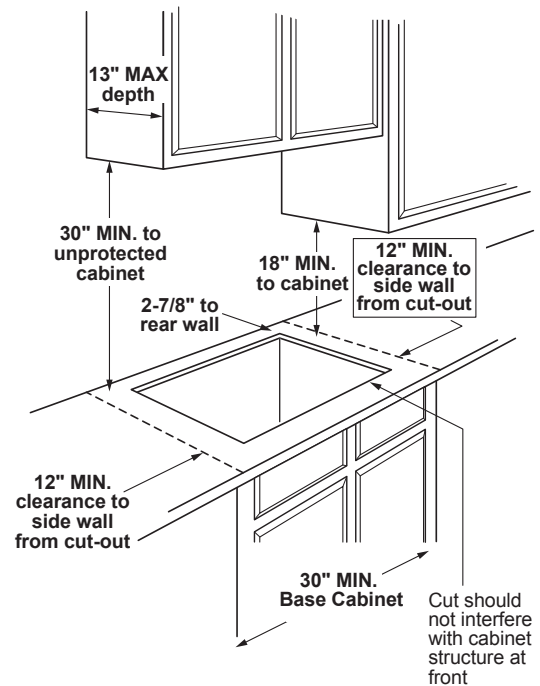

DIMENSIONS AND INSTALLATION

AGA Requirement: All gas cooktop models require

7/16" free area below cooktop height to combustible material. Requires 18" minimum from countertop to adjacent overhead cabinets.

Electrical Rating: 120V, 60Hz, 5A

Installation With Single Wall Oven Information:

30" Gas Cooktops are approved for use over select Café 27" and 30" Wall Ovens and Warming Drawers. 30" and 36" Gas cooktops are approved for use over select 30" Wall Ovens and Warming Drawers. Refer to cooktop and wall oven/warming drawer installation instructions packed with product for current dimensional data.

Installation Information: Before installing, consult installation instructions, packed with product, for current dimensional data.

Installation above a wall oven

Dimension and installation information are shown in inches.
*Allow 5-3/4" depth at rear for electrical and gas connections