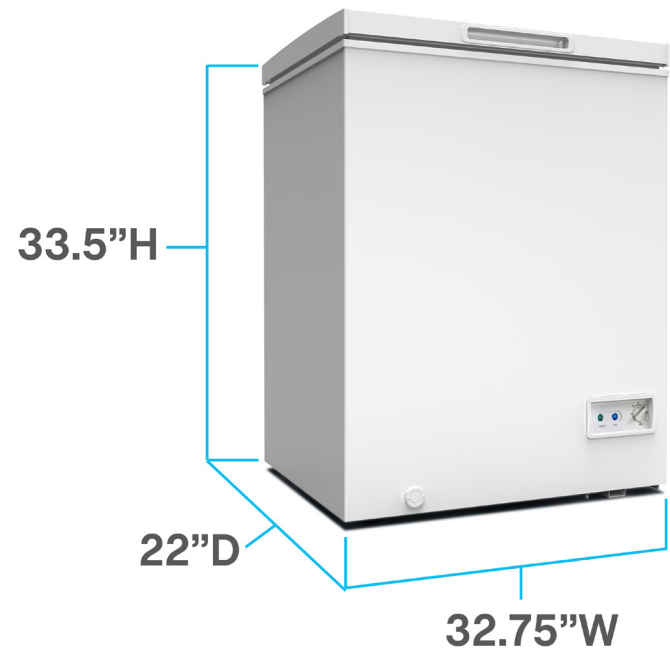

Garage Ready 7.0 cu. ft. Chest Freezer, in White

Stock up and store more of your favorite frozen foods while saving time and money. The Avanti 7.0 cu. ft. chest freezer is garage ready and performs in temperatures between 0°F - 110°F. Need extra refrigerator storage? No problem this model can operate a fridge temperature at the flip of the switch.

Specifications

Installation Type: Freestanding
 Assembled Dims: 22" x 32.75" x 33.50"
 Assembled Wgt (lb): 62
 Shipping Dims: 22.75" x 33.50" x 34.75"
 Shipping Wgt (lb): 66
 Temp Range (°F): -10° - 5°
 Door Swing Orientation: Lift Up
 Electrical Specs: 1.4A/120V/129W
 Cord Length: 72"
 Plug Type: B
 Included Components:
 Removable Wire Storage Basket
 Instruction Manual
 Defrost Drain

- 7.0 cu. ft. capacity
- Single flip-up lid with handle for easy access
- Easy-to-clean interior

Certifications

**1 Year Manufacturer
 Limited Warranty**

Due to periodic changes in designs, methods, procedures, policies and regulations, the specifications contained in this document are subject to change without notice. While we exercise good faith efforts to provide information that is accurate, we are not responsible for errors or omissions in information provided or conclusions reached as a result of using the specifications. By using the information provided, the user assumes all risks in connection with such use.