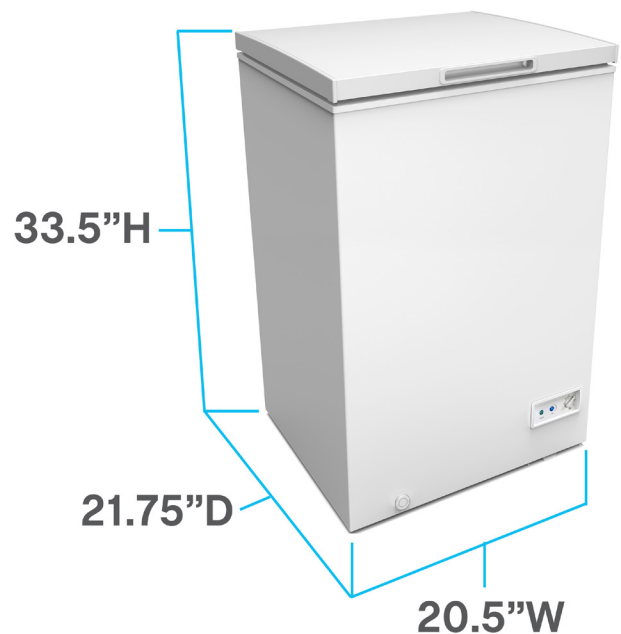

Garage Ready 3.5 cu. ft. Chest Freezer, in White

Stock up and store more of your favorite frozen foods while saving time and money with the 3.5 cubic feet white deep freezer from Avanti. The garage ready chest freezer can handle hot or cold temperatures while maintaining an optimal temperature inside.

- 3.5 cu. ft. capacity
- Single flip-up lid with handle for easy access
- Easy-to-clean interior

Specifications

Installation Type: Freestanding
Assembled Dims: 21.75" x 20.50" x 33.50"
Assembled Wgt (lb): 53
Shipping Dims: 22.75" x 21.75" x 34.75"
Shipping Wgt (lb): 57
Temp Range (°F): -10° - 5°
Door Swing Orientation: Lift Up
Electrical Specs: 1.2A/120V/120W
Cord Length: 72"
Plug Type: B
Included Components:
Removable Wire Storage Basket
Instruction Manual
Defrost Drain