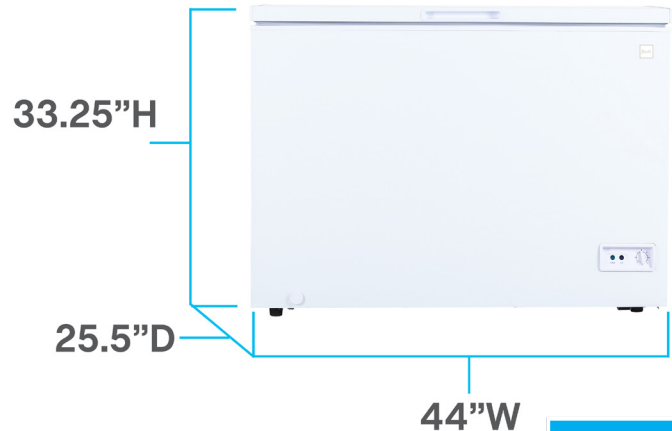

## Avanti 10.0 cu. ft. Garage Ready Chest Freezer, in White

Stock up on frozen foods to save time and money with the 10 cubic feet white deep freezer from Avanti. The perfect freezer fit for busy families to store large or small bulk items in your home or office.

- 10 cu. ft. capacity
- Single flip up lid for easy access
- Integrated handle
- Garage ready

### Specifications

Installation Type: Freestanding  
Assembled Dims: 25.50" x 44" x 33.25"  
Assembled Wgt (lb): 91  
Shipping Dims: 26" x 45.25" x 34.75"  
Shipping Wgt (lb): 102  
Temp Range (°F): -10° - 5°  
Door Swing Orientation: Lift Up  
Electrical Specs: 15A/110V/1650W  
Included Components:  
Defrost Drain  
(2) Storage Baskets  
Leveling Legs  
Instruction Manual