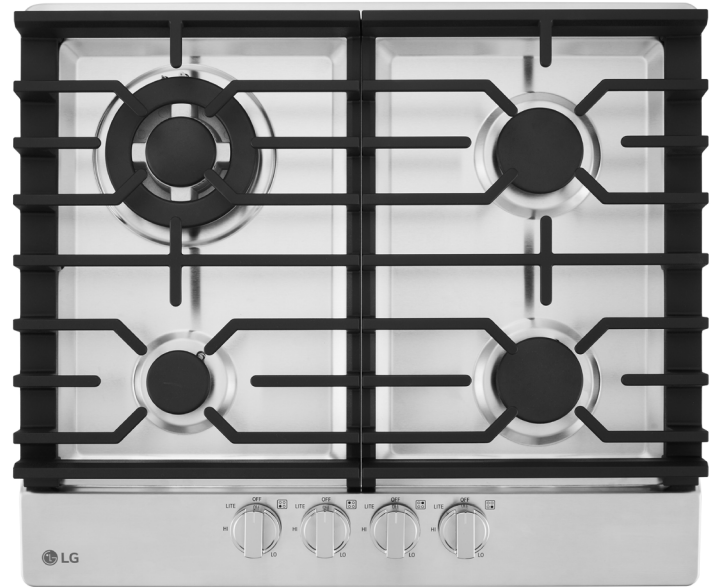

CBGD2414S

24" Gas Cooktop

4 Sealed Gas Burners

14K Ultraheat™ Burner

Heavy Duty Cast Iron Grates

AVAILABLE COLORS

STAINLESS STEEL

SUMMARY

Type	24" Gas Cooktop
Number of Burners	4
Available Colors	Stainless Steel

COOKTOP FEATURES

Cooktop Burner Type	Sealed Gas Burner
Number of Burners	4
Burner / BTU - Left Rear	14000 / 14500
Burner / BTU - Right Rear	6900 / 6900
Burner / BTU - Left Front	5500 / 4800
Burner/BTU - Right Front	6900 / 6900
Auto Re-Ignition	No
EasyClean® Cooktop	No

CONTROL FEATURES

Cooktop Control Type	Knobs
Control Location	Front Center

SMART FEATURES

ThinQ® (Wi-Fi Enabled)	No
Voice Control	No
Smart LG Hood / OTR Connectivity	No

ACCESSORIES

Cast Iron Griddle	No
Conversion Kit	Yes