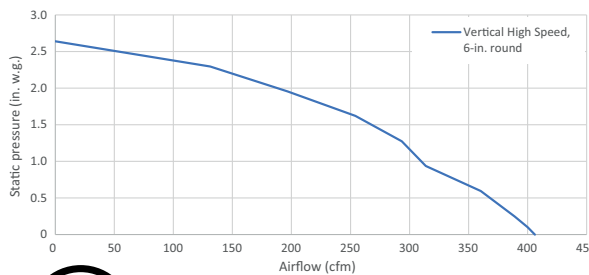

SIZE	STAINLESS	BLACK STAINLESS	GREASE FILTERS (replacement)	NON-DUCTED CHARCOAL FILTERS
29-1/2 in.	BWS2304SS	BWS2304BLS	S9910487 (set of 2)	FILTERBWPTS (set of 2)

HVI PERFORMANCE									
Duct Orientation	Size	Damper	Sones			CFM			
			Normal	Medium*	High	Normal	Medium*	High 0.25 in. w.g.	High 0.1 in. w.g.
Round - Vertical	6 in.	Included	3.0	5.5	8.5	240	350	385	400

FEATURES	
Max Blower Airflow	450 CFM
Finish	430 Stainless Steel no. 4 Brushed
Wall Mount	Yes
Telescopic Flue	Yes - Accomodates 8-ft. to 9-ft. ceilings
Convertible to non-ducted operation	Yes - Non-Duct Kit ARKBWS sold separately
Blower type	Single, Centrifugal
Cord-connected	Yes
Control type	Soft-Touch • Blower low speed • Blower medium speed • Blower high speed • Light on-off • 5-Minute delay
Lighting	2 x LED Modules 5.5 W, (included)
Grease Filters	Hybrid baffle filters, dishwasher-safe with quick-release latch

AC INPUT	
120 V, 60 Hz - 2.6 AMPS	

OPTIONAL ACCESSORIES (sold separately)	
Flue Extension for 10-ft. ceiling	AEBWS (stainless steel), AEBWSBLS (black stainless steel)
Non-Duct Kit	ARKBWS
Airflow Reducer (< 300 CFM)	ARP6

MOUNTING HEIGHT	
26-in. from cooktop to bottom of hood	

LIMITED WARRANTY	
1-year (See installation manual for full warranty text.)	

FOR INDOOR USE ONLY

HVI-2100 CERTIFIED RATINGS comply with new testing technologies and procedures prescribed by the Home Ventilating Institute, for off-the-shelf products, as they are available to consumers. Product performance is rated at 0.1 and 0.25 in. static pressure at high speed based on tests conducted in an HVI-approved state-of-the-art test laboratory. Sones are a measure of humanly-perceived loudness, based on laboratory measurements. * Where noted performance rating is not HVI certified but was established in accordance with HVI Standardized test procedure.