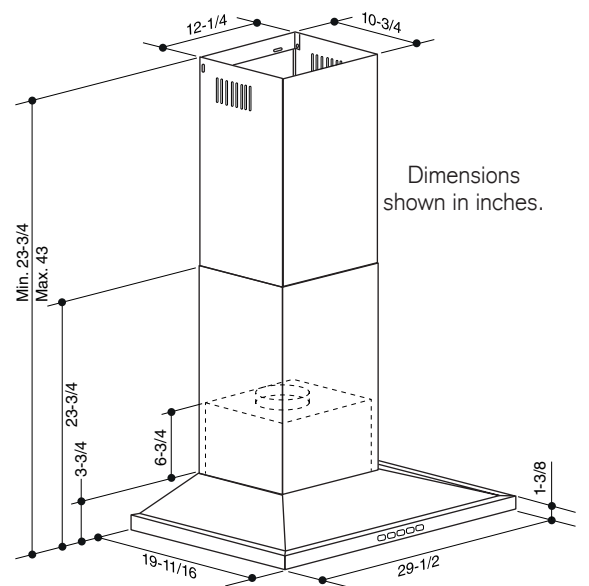

SIZE	STAINLESS	BLACK STAINLESS	GREASE FILTERS (replacement)	NON-DUCTED CHARCOAL FILTERS
29-1/2 in.	BWS2304SS	BWS2304BLS	S9910487 (set of 2)	FILTERBWPTS (set of 2)

HVI PERFORMANCE									
Duct Orientation	Size	Damper	Sones			CFM			
			Normal	Medium*	High	Normal	Medium*	High 0.25 in. w.g.	High 0.1 in. w.g.
Round - Vertical	6 in.	Included	3.0	5.5	8.5	240	350	385	400

FEATURES	
Max Blower Airflow	450 CFM
Finish	430 Stainless Steel no. 4 Brushed
Wall Mount	Yes
Telescopic Flue	Yes - Accomodates 8-ft. to 9-ft. ceilings
Convertible to non-ducted operation	Yes - Non-Duct Kit ARKBWS sold separately
Blower type	Single, Centrifugal
Cord-connected	Yes
Control type	Soft-Touch • Blower low speed • Blower medium speed • Blower high speed • Light on-off • 5-Minute delay
Lighting	2 x LED Modules 5.5 W, (included)
Grease Filters	Hybrid baffle filters, dishwasher-safe with quick-release latch

AC INPUT	
120 V, 60 Hz - 2.6 AMPS	

OPTIONAL ACCESSORIES (sold separately)	
Flue Extension for 10-ft. ceiling	AEBWS (stainless steel), AEBWSBLS (black stainless steel)
Non-Duct Kit	ARKBWS
Airflow Reducer (< 300 CFM)	ARP6

MOUNTING HEIGHT	
26-in. from cooktop to bottom of hood	

LIMITED WARRANTY	
1-year (See installation manual for full warranty text.)	

FOR INDOOR USE ONLY

HVI-2100 CERTIFIED RATINGS comply with new testing technologies and procedures prescribed by the Home Ventilating Institute, for off-the-shelf products, as they are available to consumers. Product performance is rated at 0.1 and 0.25 in. static pressure at high speed based on tests conducted in an HVI-approved state-of-the-art test laboratory. Sones are a measure of humanly-perceived loudness, based on laboratory measurements. * Where noted performance rating is not HVI certified but was established in accordance with HVI Standardized test procedure.