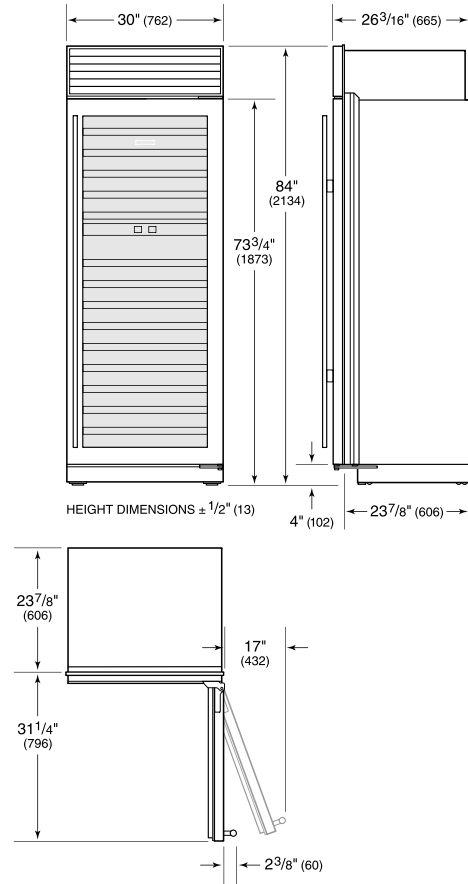

DIMENSIONS