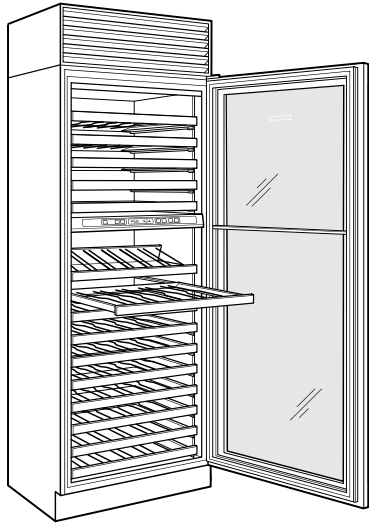

INTERIOR VIEW