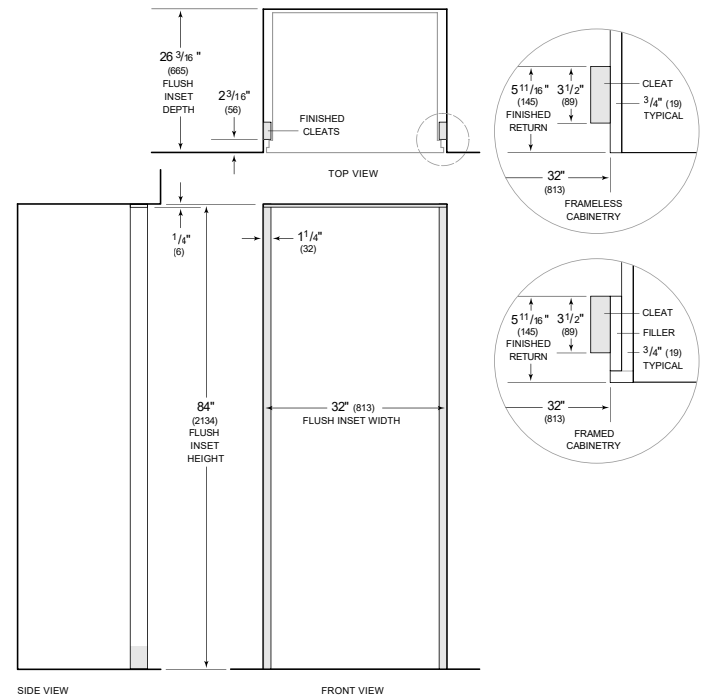

FLUSH INSET INSTALLATION