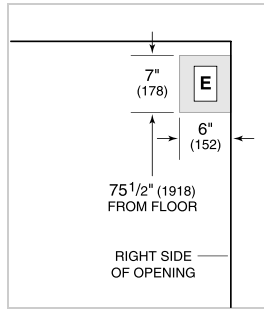

PRODUCT SPECIFICATIONS

Model	BW-30/O
Dimensions	30"W x 84"H x 24"D
Electrical Supply	115 VAC, 60 Hz
Electrical Service	15 amp dedicated circuit
Wine Storage Capacity	146 Bottles

ELECTRICAL