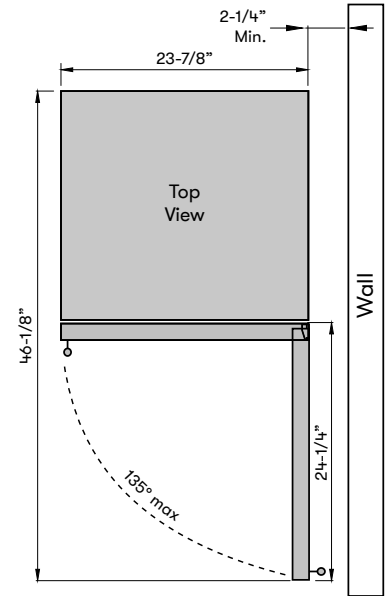

Field-Reversible Door
Comes standard with field-reversible door brackets included

BRISAS SINGLE ZONE BEVERAGE COOLER

brisas
BY ZEPHYR
BRISASBYZEPHYR.COM

MODEL	
Single Zone Beverage Cooler	BBV24C01AG
Size	
Dimensions	24" x 23-7/8"W x 33-7/8"H x 23-1/2"D
Weight	114lbs.
Installation Type	Compact / Built-in / Freestanding
Refrigerant Type	R600a
FEATURES	
Capacity	8 bottles (750 ml), 112 12oz cans
Volume	5.8 cu/ft
Temperature Range	38° - 65° F
Sound Level	40 dBA
Seamed Door Finish	304-grade Stainless + Glass
Cabinet Finish	Black
Interior Finish	Black
Field-Reversible Door	Yes
Zero-Clearance Door Hinge	Yes
Door Glass	Dual-pane
Shelving	1 black wire rack w/ black trim 2 transparent-gray glass shelves
Controls	Electronic Capacitive Touch
Lighting	Blue LED
Door Open Alarm	Yes, after 3 minutes
Sabbath Mode	Yes
Air Filtration	Yes, w/ carbon filter
PreciseTemp™	Yes
Active Cooling Technology	Yes
Vibration Dampening System	Yes
AC POWER	
	115V, 60Hz at Max. 1.0A
WARRANTY	
	2 years parts, 5 years compressor 1 year labor