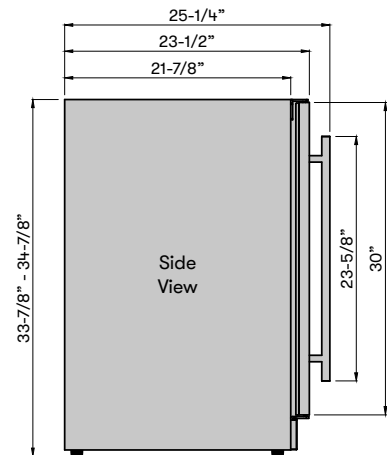

Field-Reversible Door
Comes standard with field-reversible door brackets included

BRISAS SINGLE ZONE BEVERAGE COOLER

brisas
BY ZEPHYR
BRISASBYZEPHYR.COM

MODEL	
Single Zone Beverage Cooler	BBV24C01AG
Size	
Dimensions	24" x 23-7/8"W x 33-7/8"H x 23-1/2"D
Weight	114lbs.
Installation Type	Compact / Built-in / Freestanding
Refrigerant Type	R600a
FEATURES	
Capacity	8 bottles (750 ml), 112 12oz cans
Volume	5.8 cu/ft
Temperature Range	38° - 65° F
Sound Level	40 dBA
Seamed Door Finish	304-grade Stainless + Glass
Cabinet Finish	Black
Interior Finish	Black
Field-Reversible Door	Yes
Zero-Clearance Door Hinge	Yes
Door Glass	Dual-pane
Shelving	1 black wire rack w/ black trim 2 transparent-gray glass shelves
Controls	Electronic Capacitive Touch
Lighting	Blue LED
Door Open Alarm	Yes, after 3 minutes
Sabbath Mode	Yes
Air Filtration	Yes, w/ carbon filter
PreciseTemp™	Yes
Active Cooling Technology	Yes
Vibration Dampening System	Yes
AC POWER	
	115V, 60Hz at Max. 1.0A
WARRANTY	
	2 years parts, 5 years compressor 1 year labor