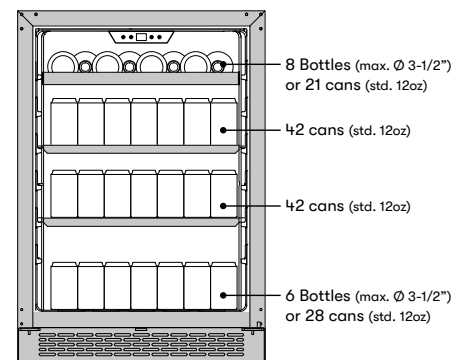

Field-Reversible Door
Comes standard with field-reversible door brackets included

BRISAS SINGLE ZONE BEVERAGE COOLER

brisas
BY ZEPHYR
BRISASBYZEPHYR.COM

MODEL	
Single Zone Beverage Cooler	BBV24C01AG
Size	
Dimensions	24" x 23-7/8"W x 33-7/8"H x 23-1/2"D
Weight	114lbs.
Installation Type	Compact / Built-in / Freestanding
Refrigerant Type	R600a
FEATURES	
Capacity	8 bottles (750 ml), 112 12oz cans
Volume	5.8 cu/ft
Temperature Range	38° - 65° F
Sound Level	40 dBA
Seamed Door Finish	304-grade Stainless + Glass
Cabinet Finish	Black
Interior Finish	Black
Field-Reversible Door	Yes
Zero-Clearance Door Hinge	Yes
Door Glass	Dual-pane
Shelving	1 black wire rack w/ black trim 2 transparent-gray glass shelves
Controls	Electronic Capacitive Touch
Lighting	Blue LED
Door Open Alarm	Yes, after 3 minutes
Sabbath Mode	Yes
Air Filtration	Yes, w/ carbon filter
PreciseTemp™	Yes
Active Cooling Technology	Yes
Vibration Dampening System	Yes
AC POWER	
	115V, 60Hz at Max. 1.0A
WARRANTY	
	2 years parts, 5 years compressor 1 year labor