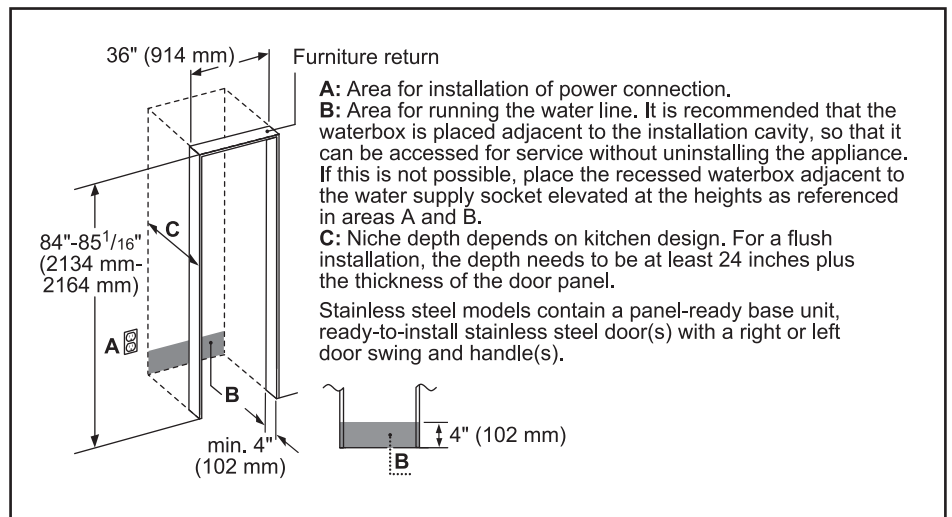

36" Built-In Custom Panel French Door

Benchmark® Series – Custom Panel B36IT905NP

Installation Details

HEATKITB82 Heater Kit

When two appliances are installed side-by-side a sealing kit must be used. For combinations that involve a freezer column, this kit is included. For all other (non-traditional, i.e. two bottom freezers) side-by-side combinations or instances where any appliances are installed less than 6" (152 mm) apart from one another but not connected side-by-side, purchase this kit. This kit is also recommended for use with any installation in areas that are subject to humidity, or located next to an outside wall.

IMPORTANT: Handleless Panels should not be installed on units without the soft close capability. If you are uncertain if you have a refrigeration unit with soft close capability please contact our customer team by calling 1-800-944-2904.

Accessories: To purchase Bosch accessories, cleaners & parts please visit www.bosch-home.com/us/store or call 1-800-944-2904 (Mon to Fri 5 am to 6 pm PST, Sat 6 am to 3 pm PST).

Notes: All height, width and depth dimensions are shown in inches. BSH reserves the absolute and unrestricted right to change product materials and specifications, at any time, without notice. Consult the product's installation instructions for final dimensional data and other details prior to making cutout.

Warranties: Please see Use & Care manual or Bosch website for statement of limited warranty.

For more information on our entire line of products, go to www.bosch-home.com/us or call 1-800-944-2904

© BSH Home Appliances Corporation. All rights reserved. Bosch is a registered trademark of Robert Bosch GmbH.