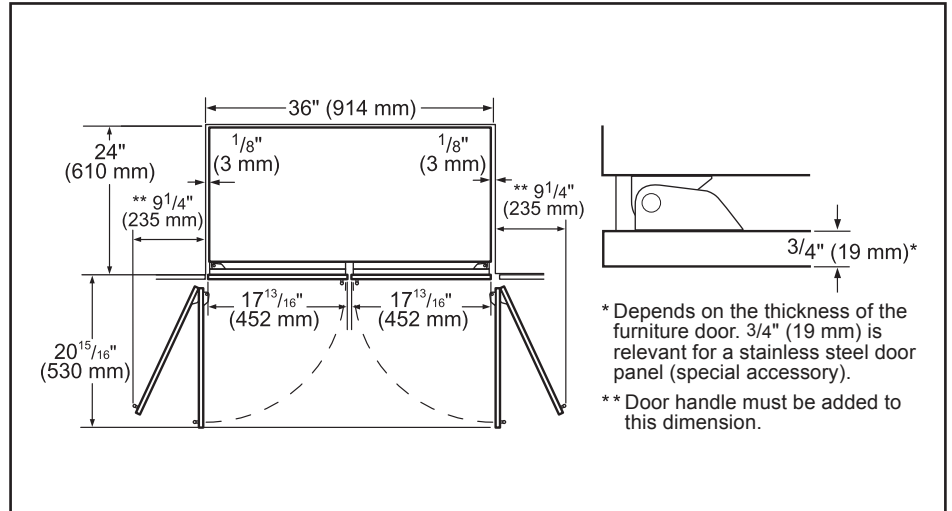

36" Built-In Custom Panel French Door

Benchmark® Series – Custom Panel B36IT905NP

Installation Details

HEATKITB82 Heater Kit

When two appliances are installed side-by-side a sealing kit must be used. For combinations that involve a freezer column, this kit is included. For all other (non-traditional, i.e. two bottom freezers) side-by-side combinations or instances where any appliances are installed less than 6" (152 mm) apart from one another but not connected side-by-side, purchase this kit. This kit is also recommended for use with any installation in areas that are subject to humidity, or located next to an outside wall.

IMPORTANT: Handleless Panels should not be installed on units without the soft close capability. If you are uncertain if you have a refrigeration unit with soft close capability please contact our customer team by calling 1-800-944-2904.

Accessories: To purchase Bosch accessories, cleaners & parts please visit www.bosch-home.com/us/store or call 1-800-944-2904 (Mon to Fri 5 am to 6 pm PST, Sat 6 am to 3 pm PST).

Notes: All height, width and depth dimensions are shown in inches. BSH reserves the absolute and unrestricted right to change product materials and specifications, at any time, without notice. Consult the product's installation instructions for final dimensional data and other details prior to making cutout.

Warranties: Please see Use & Care manual or Bosch website for statement of limited warranty.

For more information on our entire line of products, go to www.bosch-home.com/us or call 1-800-944-2904

© BSH Home Appliances Corporation. All rights reserved. Bosch is a registered trademark of Robert Bosch GmbH.