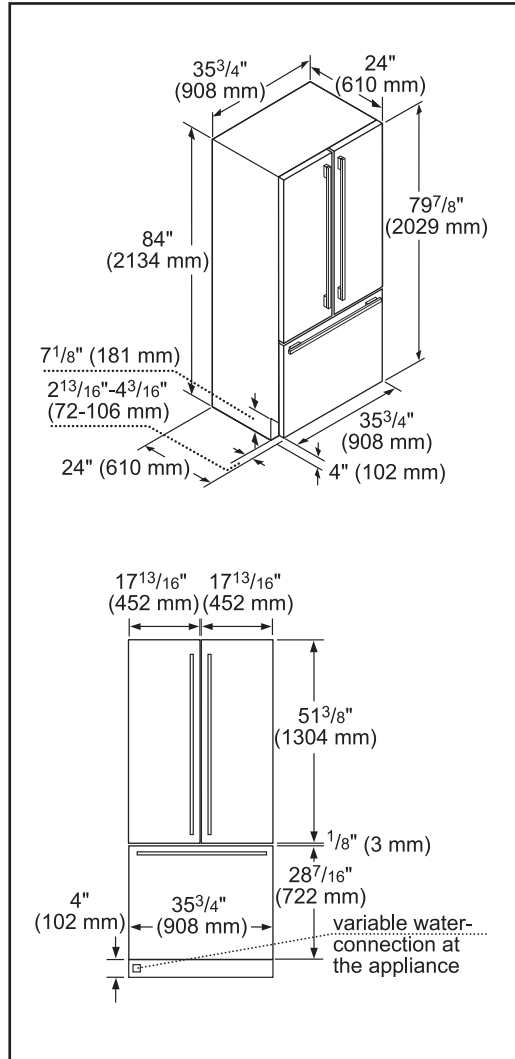

36" Built-In Custom Panel French Door

Benchmark® Series – Custom Panel B36IT905NP

Installation Details

HEATKITB82 Heater Kit

When two appliances are installed side-by-side a sealing kit must be used. For combinations that involve a freezer column, this kit is included. For all other (non-traditional, i.e. two bottom freezers) side-by-side combinations or instances where any appliances are installed less than 6" (152 mm) apart from one another but not connected side-by-side, purchase this kit. This kit is also recommended for use with any installation in areas that are subject to humidity, or located next to an outside wall.

IMPORTANT: Handleless Panels should not be installed on units without the soft close capability. If you are uncertain if you have a refrigeration unit with soft close capability please contact our customer team by calling 1-800-944-2904.

Accessories: To purchase Bosch accessories, cleaners & parts please visit www.bosch-home.com/us/store or call 1-800-944-2904 (Mon to Fri 5 am to 6 pm PST, Sat 6 am to 3 pm PST).

Notes: All height, width and depth dimensions are shown in inches. BSH reserves the absolute and unrestricted right to change product materials and specifications, at any time, without notice. Consult the product's installation instructions for final dimensional data and other details prior to making cutout.

Warranties: Please see Use & Care manual or Bosch website for statement of limited warranty.

For more information on our entire line of products, go to www.bosch-home.com/us or call 1-800-944-2904

© BSH Home Appliances Corporation. All rights reserved. Bosch is a registered trademark of Robert Bosch GmbH.