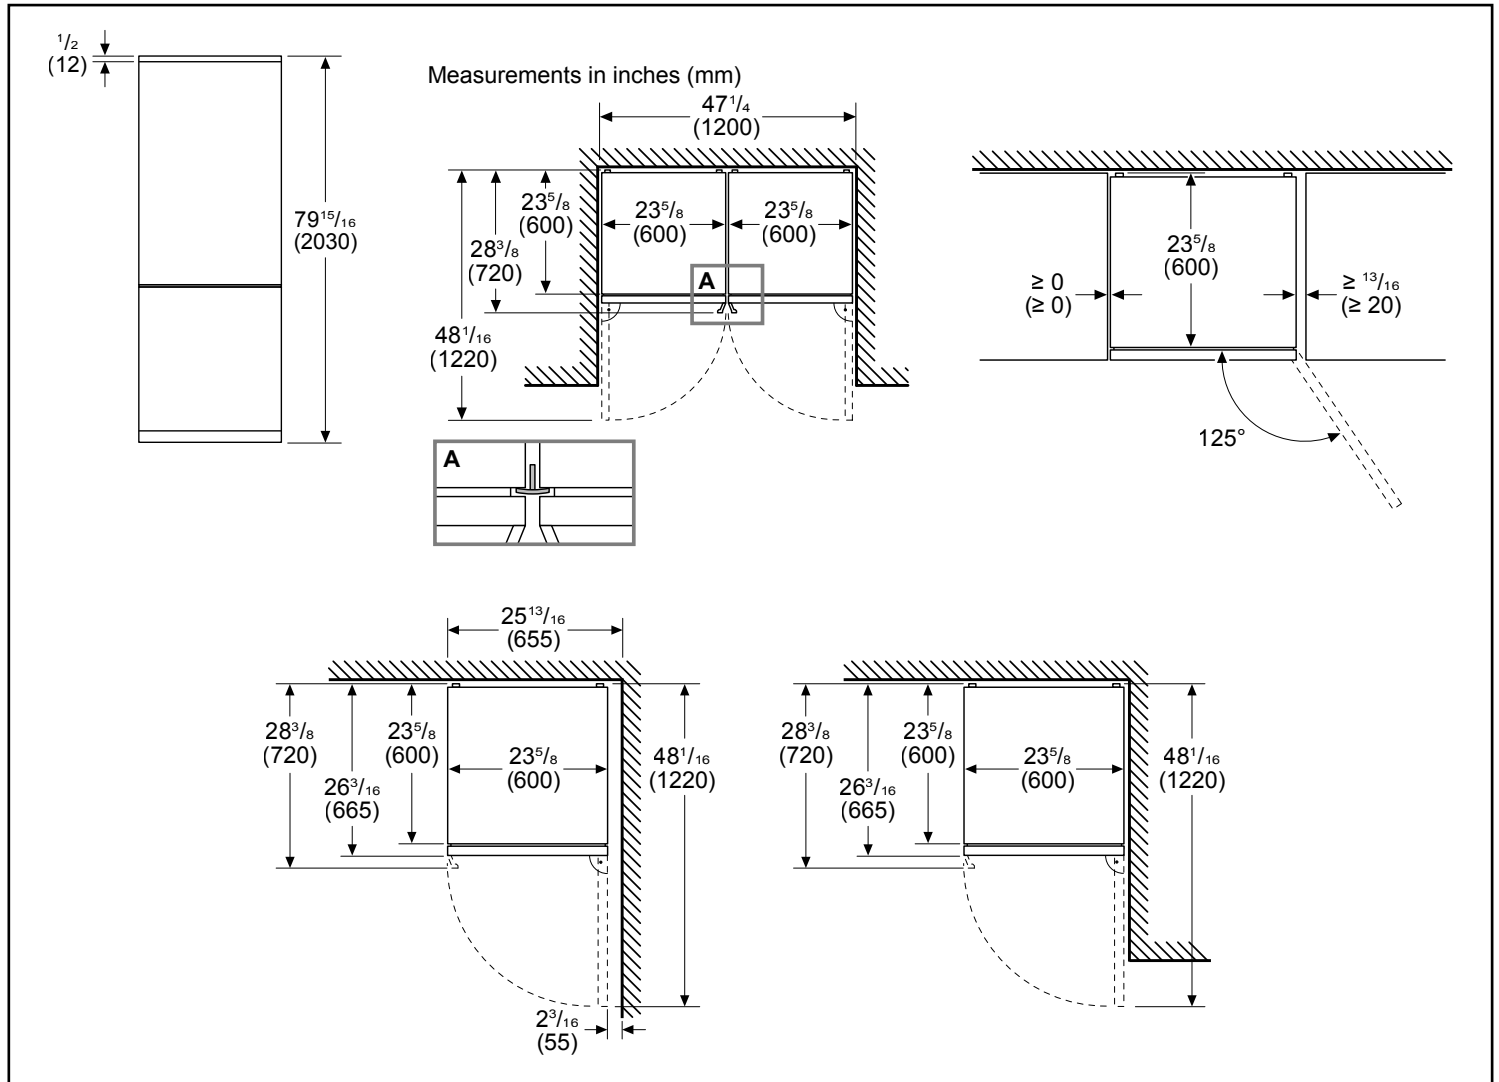

24" Counter-Depth Bottom-Freezer with Ice Maker

800 Series – White Glass B24CB80ESW

Installation Details

Accessories: To purchase Bosch accessories, cleaners & parts please visit www.bosch-home.com/us/store or call 1-800-944-2904 (Mon to Fri 5 am to 6 pm PST, Sat 6 am to 3 pm PST).

Notes: All height, width and depth dimensions are shown in inches. BSH reserves the absolute and unrestricted right to change product materials and specifications, at any time, without notice. Consult the product's installation instructions for final dimensional data and other details prior to making cutout.

Warranties: Please see Use & Care manual or Bosch website for statement of limited warranty.

For more information on our entire line of products, go to www.bosch-home.com/us or call 1-800-944-2904

© BSH Home Appliances Corporation. All rights reserved. Bosch is a registered trademark of Robert Bosch GmbH.