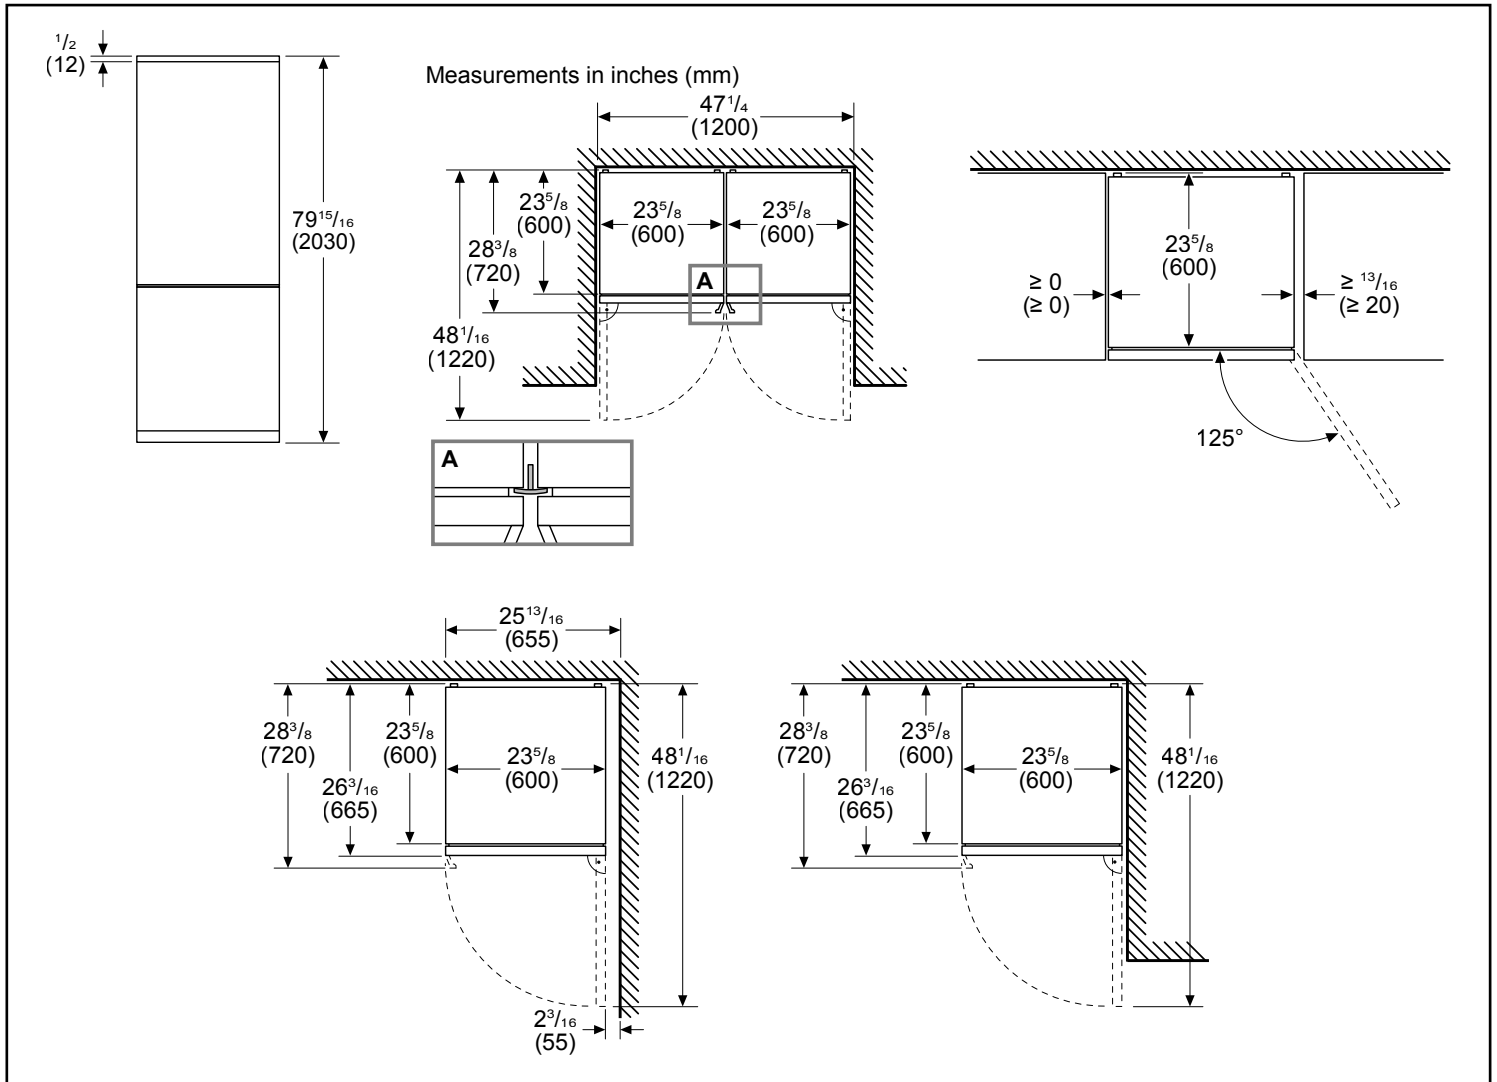

24" Counter-Depth Bottom-Freezer with Ice Maker

800 Series – Black Glass B24CB80ESB

Installation Details

Accessories: To purchase Bosch accessories, cleaners & parts please visit www.bosch-home.com/us/store or call 1-800-944-2904 (Mon to Fri 5 am to 6 pm PST, Sat 6 am to 3 pm PST).

Notes: All height, width and depth dimensions are shown in inches. BSH reserves the absolute and unrestricted right to change product materials and specifications, at any time, without notice. Consult the product's installation instructions for final dimensional data and other details prior to making cutout.

Warranties: Please see Use & Care manual or Bosch website for statement of limited warranty.

For more information on our entire line of products, go to www.bosch-home.com/us or call 1-800-944-2904

© BSH Home Appliances Corporation. All rights reserved. Bosch is a registered trademark of Robert Bosch GmbH.