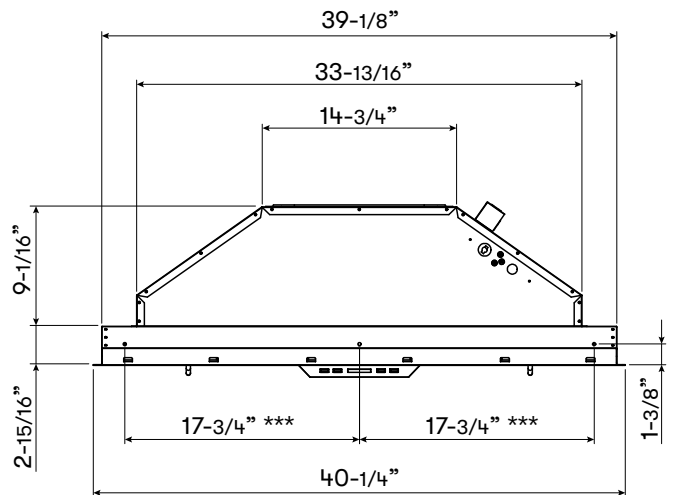

Shown with optional adjustable depth liner

Optional Wireless Remote Control

Cabinet Bottom Cut-Out Size (W x D): 39-3/8" x 14-1/16"

TOP

SIDE

FRONT

* 6" Round Ducting

** 10" Round Ducting

*** Mounting holes measurements from rear

MODEL

Stainless Steel	AK8340ASX
Size	40in (40-1/4" x 14-15/16")

BLOWER PERFORMANCE

Internal Blower (CBI-290C)*	200 - 290 CFM, 1.4 - 3 sones
Internal Blower (CBI-390A)*	200 - 390 CFM, 1.4 - 5 sones
Internal Blower (CBI-600A)*	240 - 600 CFM, 1.8 - 6 sones
Dual Internal Blower (PBI-1100B)*	500 -1100 CFM, 3.5 - 8 sones
In-Line Blower (PBN-1000A)*	500 - 1000 CFM, sones NA
External Blower (CBE-1000)*	500 - 1000 CFM, sones NA