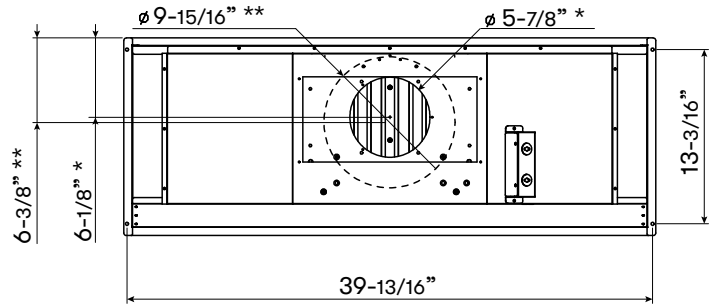

Shown with optional adjustable depth liner

Optional Wireless Remote Control

Cabinet Bottom Cut-Out Size (W x D): 39-3/8" x 14-1/16"

TOP

SIDE

FRONT

* 6" Round Ducting

** 10" Round Ducting

*** Mounting holes measurements from rear

MODEL

Stainless Steel	AK8340ASX
Size	40in (40-1/4" x 14-15/16")

BLOWER PERFORMANCE

Internal Blower (CBI-290C)*	200 - 290 CFM, 1.4 - 3 sones
Internal Blower (CBI-390A)*	200 - 390 CFM, 1.4 - 5 sones
Internal Blower (CBI-600A)*	240 - 600 CFM, 1.8 - 6 sones
Dual Internal Blower (PBI-1100B)*	500 -1100 CFM, 3.5 - 8 sones
In-Line Blower (PBN-1000A)*	500 - 1000 CFM, sones NA
External Blower (CBE-1000)*	500 - 1000 CFM, sones NA