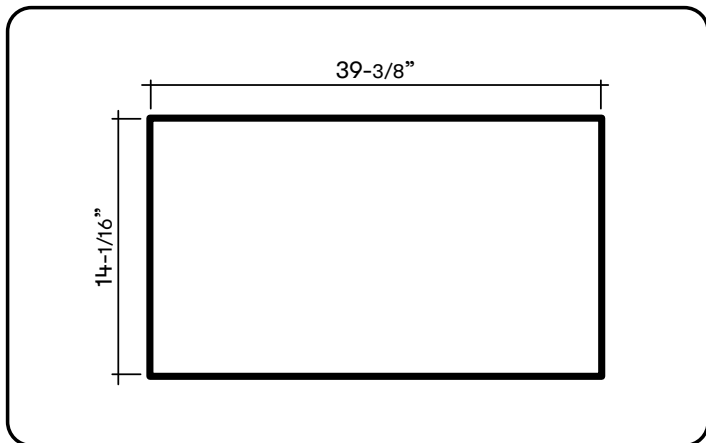

Shown with optional adjustable depth liner

Optional Wireless Remote Control

Cabinet Bottom Cut-Out Size (W x D): 39-3/8" x 14-1/16"

TOP

SIDE

FRONT

* 6" Round Ducting

** 10" Round Ducting

*** Mounting holes measurements from rear

MODEL

Stainless Steel	AK8340ASX
Size	40in (40-1/4" x 14-15/16")

BLOWER PERFORMANCE

Internal Blower (CBI-290C)*	200 - 290 CFM, 1.4 - 3 sones
Internal Blower (CBI-390A)*	200 - 390 CFM, 1.4 - 5 sones
Internal Blower (CBI-600A)*	240 - 600 CFM, 1.8 - 6 sones
Dual Internal Blower (PBI-1100B)*	500 -1100 CFM, 3.5 - 8 sones
In-Line Blower (PBN-1000A)*	500 - 1000 CFM, sones NA
External Blower (CBE-1000)*	500 - 1000 CFM, sones NA