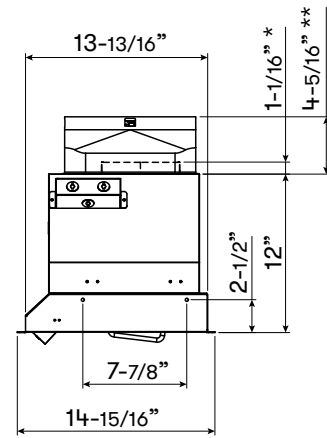

Shown with optional adjustable depth liner

Optional Wireless Remote Control

Cabinet Bottom Cut-Out Size (W x D): 39-3/8" x 14-1/16"

TOP

SIDE

FRONT

* 6" Round Ducting

** 10" Round Ducting

*** Mounting holes measurements from rear

MODEL

Stainless Steel	AK8340ASX
Size	40in (40-1/4" x 14-15/16")

BLOWER PERFORMANCE

Internal Blower (CBI-290C)*	200 - 290 CFM, 1.4 - 3 sones
Internal Blower (CBI-390A)*	200 - 390 CFM, 1.4 - 5 sones
Internal Blower (CBI-600A)*	240 - 600 CFM, 1.8 - 6 sones
Dual Internal Blower (PBI-1100B)*	500 -1100 CFM, 3.5 - 8 sones
In-Line Blower (PBN-1000A)*	500 - 1000 CFM, sones NA
External Blower (CBE-1000)*	500 - 1000 CFM, sones NA

DUCT SPECIFICATIONS

Vertical Single Internal Blower	6" Round
Vertical Dual Internal Blower	10" Round
Vertical In-Line/External Blower	10" Round
Horizontal	NA

AC POWER

Hood w/ CBI-290C	120V, 60Hz, Max. 1.3A
Hood w/ CBI-390A	120V, 60Hz, Max. 2.1A
Hood w/ CBI-600A	120V, 60Hz, Max. 2.6A
Hood w/ PBI-1100B	120V, 60Hz, Max. 5.8A
Hood w/ PBN-1000A	120V, 60Hz, Max. 5A
Hood w/ CBE-1000	120V, 60Hz, Max. 5.8A