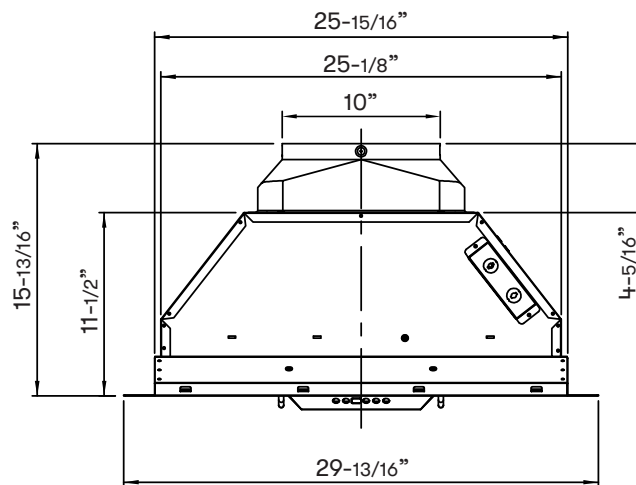

Cabinet Bottom Cut-Out Size (W x D): 26-1/16" x 14-3/4"

FRONT

**MODEL**

Stainless Steel	AK8200BS
Size	30" (29-13/16")

**BLOWER PERFORMANCE**

Blower CFM (Min. - Max.)	500 - 1000
Sones (Min. - Max.)	3.5 - 8

**FEATURES**

**DUCT SPECIFICATIONS**

Vertical Internal Blower	10" Round
Horizontal Internal Blower	NA
AC POWER	120V, 60Hz at Max. 9A

**OPTIONAL ACCESSORIES**

36" Liner (17-5/8" - 20-1/8" Depth)	AK0806BS
36" Liner (20-1/2" - 23-1/2" Depth)	AK0806AS
42" Liner (20-1/2" - 23-1/2" Depth)	AK0842AS

<b>MOUNTING HEIGHT RANGE**</b>	24" - 36"
--------------------------------	-----------

<b>WARRANTY</b>	10 years parts, 1 year labor
-----------------	------------------------------

\*Mounting height refers to distance between top of a 36" tall cooking surface and bottom of hood.