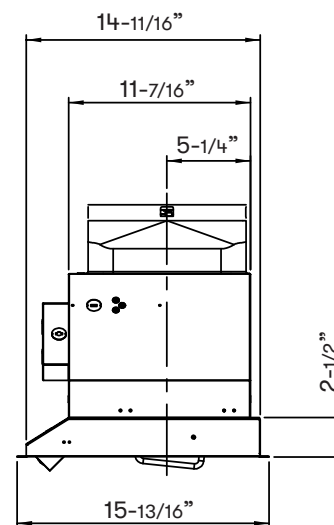

PRO

TORNADO II

INSERT

ZEPHYR

ZEPHYRONLINE.COM

SIDE

Includes Wireless Remote Control

Cabinet Bottom Cut-Out Size (W x D): 26-1/16" x 14-3/4"