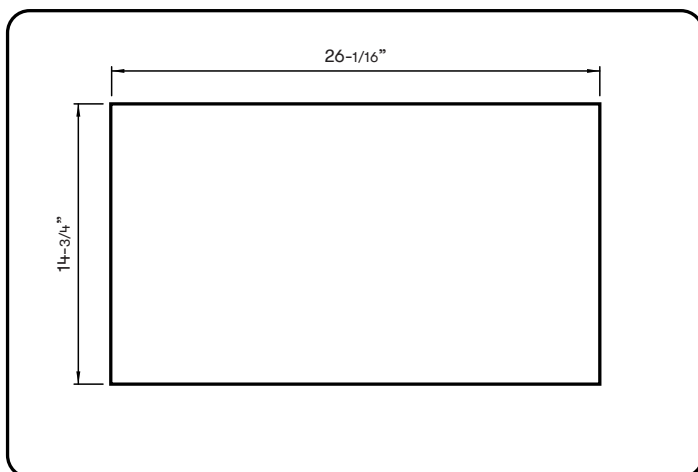

Cabinet Bottom Cut-Out Size (W x D): 26-1/16" x 14-3/4"

FRONT

**MODEL**

Stainless Steel	AK8200BS
Size	30" (29-13/16")

**BLOWER PERFORMANCE**

Blower CFM (Min. - Max.)	500 - 1000
Sones (Min. - Max.)	3.5 - 8

**FEATURES**