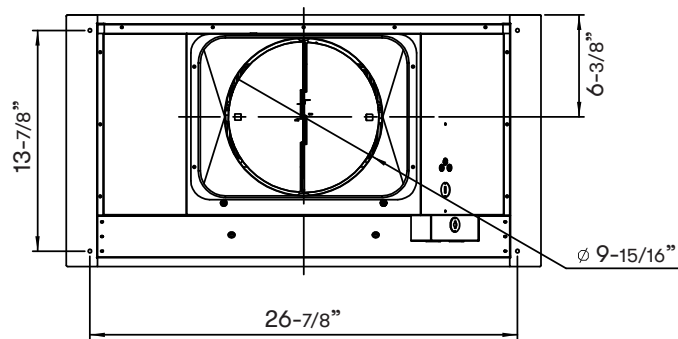

PRO

TORNADO II

INSERT

ZEPHYR

ZEPHYRONLINE.COM

TOP