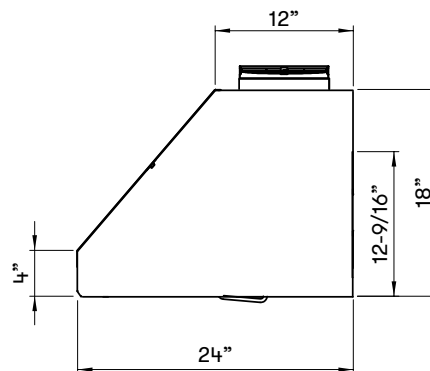

shown with optional 12" duct cover

TOP

SIDE

BACK

- * 8" round ducting
- ** 10" round ducting
- *** Rectangular ducting

MODEL	AK7400AS	AK7436AS	AK7448AS
Stainless Steel Size	30"	36"	48"
BLOWER PERFORMANCE			
Included Blower CFM (Min. - Max.)	200 - 700	200 - 700	200 - 700
Sones (Min. - Max.)	0.8 - 6	0.8 - 6	0.8 - 6
ACT 590 CFM (Min. - Max.)	200 - 590	200 - 590	200 - 590
ACT 390 CFM (Min. - Max.)	200 - 390	200 - 390	200 - 390
ACT 290 CFM (Min. - Max.)	200 - 290	200 - 290	200 - 290
Optional Dual Blower (Min. - Max.)	300 - 1,300, 1-8 Sones	300 - 1,300, 1-8 Sones	300 - 1,300, 1-8 Sones
FEATURES			
Zephyr Connect App Compatible	Yes	Yes	Yes
Alexa & Google Home Compatible	Yes	Yes	Yes
ACT™ Technology	590, 390, 290, Single Blower Only	590, 390, 290, Single Blower Only	590, 390, 290, Single Blower Only
Controls	Proximity Touch	Proximity Touch	Proximity Touch
Speed Levels	6*	6*	6*
Auto Delay-Off	Yes	Yes	Yes
CleanAir Function	Yes	Yes	Yes
Lighting	LumiLight LED, 6W x2	LumiLight LED, 6W x2	LumiLight LED, 6W x4
Tri-Level Lighting	Yes	Yes	Yes
Filters	Pro Baffle x2	Pro Baffle x2	Pro Baffle x3
Recirculating Option**	Yes	Yes	Yes
ADA Compliant	Yes, with Zephyr Connect or Remote	Yes, with Zephyr Connect or Remote	Yes, with Zephyr Connect or Remote
DUCT SPECIFICATIONS			
Vertical Single Internal Blower	8" Round	8" Round	8" Round
Horizontal Single Internal Blower	3-1/4" x 10" or 8" Round	3-1/4" x 10" or 8" Round	3-1/4" x 10" or 8" Round
Vertical Dual Internal Blower	10" Round	10" Round	10" Round
Horizontal Dual Internal Blower	10" Round	10" Round	10" Round
AC POWER (Single Blower)	120V, 60Hz at Max. 5A	120V, 60Hz at Max. 5A	120V, 60Hz at Max. 5A
AC POWER (Dual Blower)	120V, 60Hz at Max. 9A	120V, 60Hz at Max. 9A	120V, 60Hz at Max. 9A
OPTIONAL ACCESSORIES			
12" Duct Cover	AK0720	AK0726	AK0728
24" Duct Cover	AK1720	AK1726	AK1728
Wireless Remote Control	14000005	14000005	14000005
Dual Internal Blower	PBD-1300B	PBD-1300B	PBD-1300B
Recirculating Kit	ZRC-7000C	ZRC-7036C	ZRC-7048C
Stainless Steel Telescopic Backsplash	AK1710	AK1716	AK1718
Make-Up Air Kit (Single Blower)	MUA008A	MUA008A	MUA008A
Make-Up Air Kit (Dual Blower)	MUA010A	MUA010A	MUA010A
MOUNTING HEIGHT RANGE***	24" - 36"	24" - 36"	24" - 36"
WARRANTY	3 years parts, 1 year labor	3 years parts, 1 year labor	3 years parts, 1 year labor