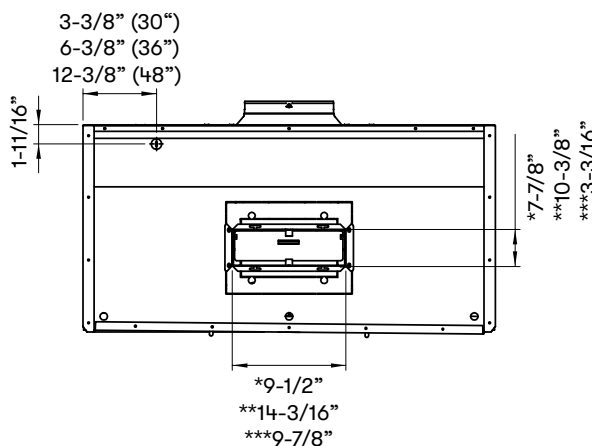

shown with optional 12" duct cover

TOP

SIDE

BACK

- * 8" round ducting
- ** 10" round ducting
- *** Rectangular ducting

MODEL	AK7400AS	AK7436AS	AK7448AS
Stainless Steel Size	30"	36"	48"
BLOWER PERFORMANCE			
Included Blower CFM (Min. - Max.)	200 - 700	200 - 700	200 - 700
Sones (Min. - Max.)	0.8 - 6	0.8 - 6	0.8 - 6
ACT 590 CFM (Min. - Max.)	200 - 590	200 - 590	200 - 590
ACT 390 CFM (Min. - Max.)	200 - 390	200 - 390	200 - 390
ACT 290 CFM (Min. - Max.)	200 - 290	200 - 290	200 - 290
Optional Dual Blower (Min. - Max.)	300 - 1,300, 1-8 Sones	300 - 1,300, 1-8 Sones	300 - 1,300, 1-8 Sones
FEATURES			
Zephyr Connect App Compatible	Yes	Yes	Yes
Alexa & Google Home Compatible	Yes	Yes	Yes
ACT™ Technology	590, 390, 290, Single Blower Only	590, 390, 290, Single Blower Only	590, 390, 290, Single Blower Only
Controls	Proximity Touch	Proximity Touch	Proximity Touch
Speed Levels	6*	6*	6*
Auto Delay-Off	Yes	Yes	Yes
CleanAir Function	Yes	Yes	Yes
Lighting	LumiLight LED, 6W x2	LumiLight LED, 6W x2	LumiLight LED, 6W x4
Tri-Level Lighting	Yes	Yes	Yes
Filters	Pro Baffle x2	Pro Baffle x2	Pro Baffle x3
Recirculating Option**	Yes	Yes	Yes
ADA Compliant	Yes, with Zephyr Connect or Remote	Yes, with Zephyr Connect or Remote	Yes, with Zephyr Connect or Remote
DUCT SPECIFICATIONS			
Vertical Single Internal Blower	8" Round	8" Round	8" Round
Horizontal Single Internal Blower	3-1/4" x 10" or 8" Round	3-1/4" x 10" or 8" Round	3-1/4" x 10" or 8" Round
Vertical Dual Internal Blower	10" Round	10" Round	10" Round
Horizontal Dual Internal Blower	10" Round	10" Round	10" Round
AC POWER (Single Blower)	120V, 60Hz at Max. 5A	120V, 60Hz at Max. 5A	120V, 60Hz at Max. 5A
AC POWER (Dual Blower)	120V, 60Hz at Max. 9A	120V, 60Hz at Max. 9A	120V, 60Hz at Max. 9A
OPTIONAL ACCESSORIES			
12" Duct Cover	AK0720	AK0726	AK0728
24" Duct Cover	AK1720	AK1726	AK1728
Wireless Remote Control	14000005	14000005	14000005
Dual Internal Blower	PBD-1300B	PBD-1300B	PBD-1300B
Recirculating Kit	ZRC-7000C	ZRC-7036C	ZRC-7048C
Stainless Steel Telescopic Backsplash	AK1710	AK1716	AK1718
Make-Up Air Kit (Single Blower)	MUA008A	MUA008A	MUA008A
Make-Up Air Kit (Dual Blower)	MUA010A	MUA010A	MUA010A
MOUNTING HEIGHT RANGE***	24" - 36"	24" - 36"	24" - 36"
WARRANTY	3 years parts, 1 year labor	3 years parts, 1 year labor	3 years parts, 1 year labor