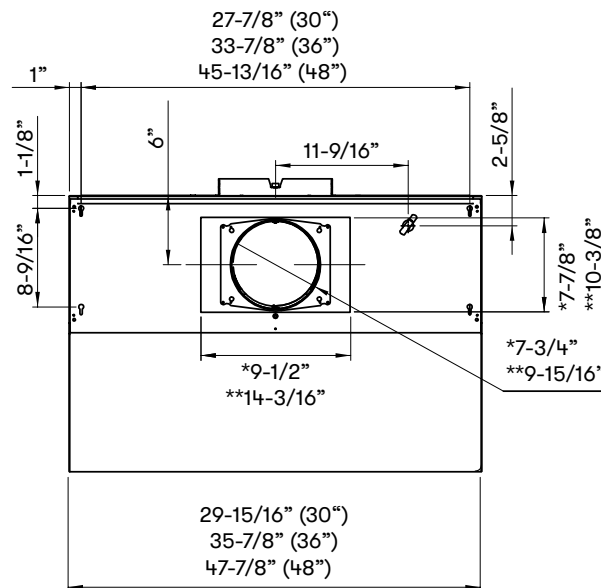

shown with optional 12" duct cover

TOP

SIDE

BACK

- * 8" round ducting
- ** 10" round ducting
- *** Rectangular ducting

MODEL	AK7400AS	AK7436AS	AK7448AS
Stainless Steel Size	30"	36"	48"
BLOWER PERFORMANCE			
Included Blower CFM (Min. - Max.)	200 - 700	200 - 700	200 - 700
Sones (Min. - Max.)	0.8 - 6	0.8 - 6	0.8 - 6
ACT 590 CFM (Min. - Max.)	200 - 590	200 - 590	200 - 590
ACT 390 CFM (Min. - Max.)	200 - 390	200 - 390	200 - 390
ACT 290 CFM (Min. - Max.)	200 - 290	200 - 290	200 - 290
Optional Dual Blower (Min. - Max.)	300 - 1,300, 1-8 Sones	300 - 1,300, 1-8 Sones	300 - 1,300, 1-8 Sones
FEATURES			
Zephyr Connect App Compatible	Yes	Yes	Yes
Alexa & Google Home Compatible	Yes	Yes	Yes
ACT™ Technology	590, 390, 290, Single Blower Only	590, 390, 290, Single Blower Only	590, 390, 290, Single Blower Only
Controls	Proximity Touch	Proximity Touch	Proximity Touch
Speed Levels	6*	6*	6*
Auto Delay-Off	Yes	Yes	Yes
CleanAir Function	Yes	Yes	Yes
Lighting	LumiLight LED, 6W x2	LumiLight LED, 6W x2	LumiLight LED, 6W x4
Tri-Level Lighting	Yes	Yes	Yes
Filters	Pro Baffle x2	Pro Baffle x2	Pro Baffle x3
Recirculating Option**	Yes	Yes	Yes
ADA Compliant	Yes, with Zephyr Connect or Remote	Yes, with Zephyr Connect or Remote	Yes, with Zephyr Connect or Remote
DUCT SPECIFICATIONS			
Vertical Single Internal Blower	8" Round	8" Round	8" Round
Horizontal Single Internal Blower	3-1/4" x 10" or 8" Round	3-1/4" x 10" or 8" Round	3-1/4" x 10" or 8" Round
Vertical Dual Internal Blower	10" Round	10" Round	10" Round
Horizontal Dual Internal Blower	10" Round	10" Round	10" Round
AC POWER (Single Blower)	120V, 60Hz at Max. 5A	120V, 60Hz at Max. 5A	120V, 60Hz at Max. 5A
AC POWER (Dual Blower)	120V, 60Hz at Max. 9A	120V, 60Hz at Max. 9A	120V, 60Hz at Max. 9A
OPTIONAL ACCESSORIES			
12" Duct Cover	AK0720	AK0726	AK0728
24" Duct Cover	AK1720	AK1726	AK1728
Wireless Remote Control	14000005	14000005	14000005
Dual Internal Blower	PBD-1300B	PBD-1300B	PBD-1300B
Recirculating Kit	ZRC-7000C	ZRC-7036C	ZRC-7048C
Stainless Steel Telescopic Backsplash	AK1710	AK1716	AK1718
Make-Up Air Kit (Single Blower)	MUA008A	MUA008A	MUA008A
Make-Up Air Kit (Dual Blower)	MUA010A	MUA010A	MUA010A
MOUNTING HEIGHT RANGE***	24" - 36"	24" - 36"	24" - 36"
WARRANTY	3 years parts, 1 year labor	3 years parts, 1 year labor	3 years parts, 1 year labor