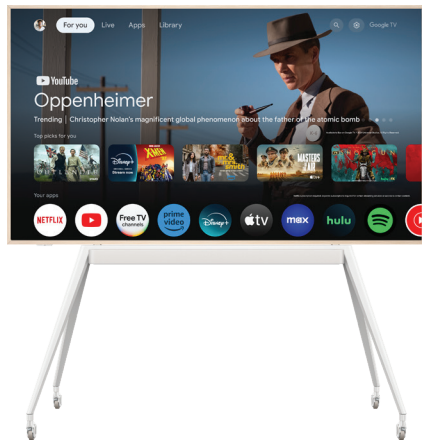

*Moveable stands sold separately.

	55A300PRO	65A300PRO
Model	75A300PRO	85A300PRO
Screen Class	55"	65"
	75"	85"
Viewable Display Size	54.6"	64.5"
	74.5"	84.5"
UPC	846042097697	846042097703
	846042097710	846042097727
CONNECTED TV		
Smart Platform	Google TV	
Wi-Fi	Wi-Fi 5 (802.11ac)	
DISPLAY		
Panel Refresh	120 Hz (144 Hz VRR)	
Panel Resolution	3840 x 2160	
Resolution	4K UHD	
Display Colors	1.07 billion	
Wide Color Gamut	Enhanced Color	
High Dynamic Range Format	HDR ULTRA (Dolby Vision IQ, HDR10+, HDR10, HLG)	
FEATURES		
Game Mode	Yes	
Control Buttons	One Button	
Multilingual On-Screen-Display	English, Spanish, French	
Closed Caption	Yes	
Parental Control (V-Chip)	USA	
Accessible Menu System (CVAA)	Yes	
AUDIO		
Beosonic™ Equalizer	Yes	
Audio Power (Watts)	230W	
Audio Passthrough	DTS:X / Dolby Digital+ / Dolby Digital / PCM	
Dolby Processing	Dolby Digital+	

SIGNAL FORMAT CAPABILITY		
Tuner Type	ATSC / NTSC / Clear QAM	
CONNECTIONS—INPUTS/OUTPUTS		
AV Input	Composite Video + L&R Audio In (Mini 3.5mm connector)	
RF Input (NTSC, ATSC)	1	
Ethernet	1	
USB	One USB 3.0 and one USB 2.0	
HDMI	4 HDMI (one with eARC)	
SPDIF Digital Audio Optical	1	
Audio Output Headphone	1	
ENERGY INFORMATION		
Energy Guide	$55	$60
	$68	$78
Power Consumption	343W	374W
	425W	487W
Standby Power	<0.5W	
ACCESSORIES (INCLUDED)		
Warranty Info / Quick Start Guide (QSG)	Yes (English)	
Remote Control Type	Voice Remote	
Remote Control Battery	Two "AAA"	
WARRANTY		
One Year Limited Warranty (English)		

* All Product Specifications Are Subject to Change Without Notice.

PRODUCT & PACKAGE INFORMATION	55"	65"	75"	85"
Product Size (WxHxD) with Stand	48.46" x 28.66" x 13.70"	57.17" x 33.39" x 13.70"	65.94" x 38.46" x 13.70"	74.72" x 43.39" x 13.70"
Product Size (WxHxD) w/o Stand	48.46" x 28.23" x 1.10"	57.17" x 32.95" x 1.10"	65.94" x 37.99" x 1.17"	74.72" x 42.99" x 1.26"
Product Weight with Stand (lbs)	35.94	50.71	70.55	97.00
Product Weight w/o Stand (lbs)	33.73	48.50	68.34	94.80
Package Size (WxHxD)	55.12" x 34.45" x 10.04"	64.76" x 39.65" x 10.63"	72.83" x 44.57" x 11.22"	81.10" x 49.88" x 12.60"
Total Package Weight (lbs)	70.40	93.94	121.00	163.90
TABLE STANDS SPECIFICATIONS (NOT INCLUDED)				
Stand Separation Width	34.00"	34.00"	34.00"	34.00"
Stand Depth	13.70"	13.70"	13.70"	13.70"
Screw Size	M5	M5	M5	M5