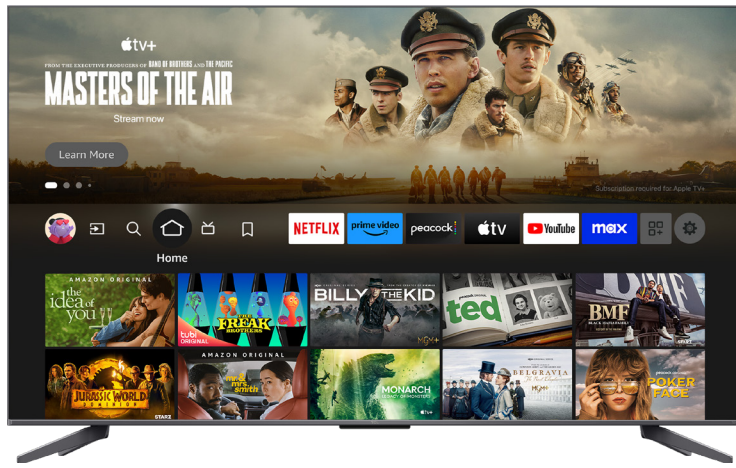

Motion Rate 240 with MEMC Frame Insertion

Combines multiple motion enhancement technologies for best-in-class motion clarity.

High Brightness PRO LED Backlight

With up to 600 Nits peak brightness, Q691F models create bright images with dazzling specular highlights, for a truly immersive and realistic cinematic experience.

Dolby
VISION-ATMOS

HDMI[®]
HIGH-DEFINITION MULTIMEDIA INTERFACE

dts x

ONKYO
2.1 SOUND SYSTEM

TCL

With a lineup of award-winning televisions, audio products, mobile devices, and appliances, TCL delivers meaningful experiences through thoughtful design and the latest technology, helping you enjoy more of the things you love.

CONNECTED TV	
Model	75Q691F
Screen Class	75"
Viewable Display Size	74.5"
UPC	846042091428
CONNECTED TV	
Smart Platform	Fire TV
Wi-Fi	Wi-Fi 5 (802.11ac)
DISPLAY	
Panel Refresh	60Hz
Panel Resolution	3840 x 2160
Display Colors	1.07 Billion
Wide Color Gamut	QLED
High Dynamic Range Format	HDR PRO+ (Dolby Vision, HDR10+, HDR10, HLG)
FEATURES	
Game Mode	Yes
Control Buttons	One Button
Multilingual On-Screen-Display	English, Spanish, French
Closed Caption	Yes
Parental Control (V-Chip)	USA
Accessible Menu System (CVAA)	Yes
AUDIO	
Audio Power (Watts)	50W from 3 speakers
Audio Passthrough	Dolby Atmos / Dolby Digital+ / Dolby Digital / PCM
Dolby Processing	Dolby Atmos / Dolby Digital+