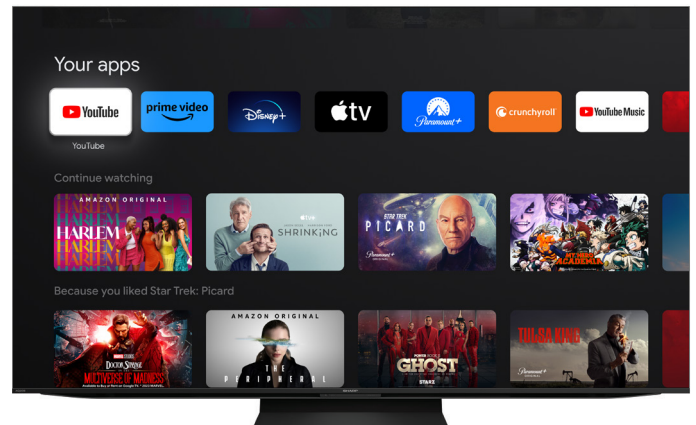

SHARP ELECTRONICS CORPORATION
100 Paragon Drive, Montvale NJ, 07645
1.800.237.4277 • www.sharppusa.com

SHARP
Be Original.