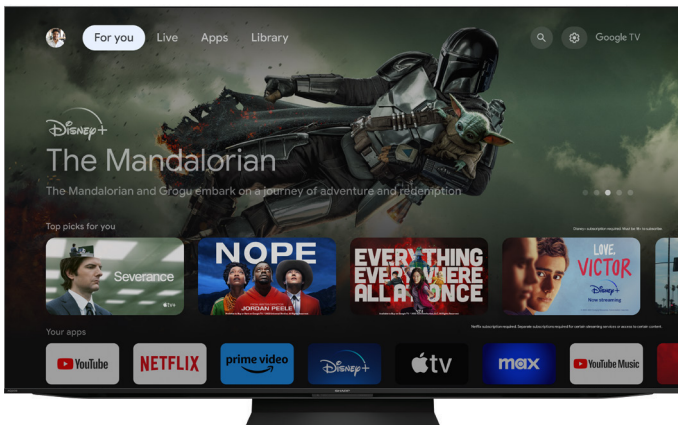

SHARP ELECTRONICS CORPORATION
100 Paragon Drive, Montvale NJ, 07645
1.800.237.4277 • www.sharppusa.com

SHARP
Be Original.