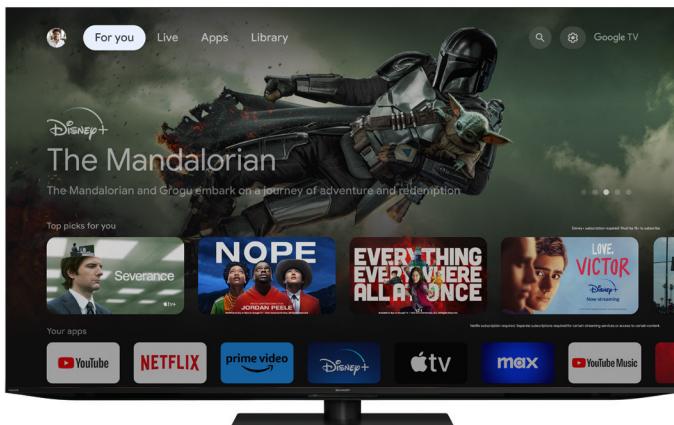

Xtreme Mini LED with over 2,000 Dimming Zones

Xtreme Brightness

Deep Chroma Quantum Dot

Dolby Vision IQ™ & Dolby Atmos®

85W (2.1.2 Channel) Speaker System

Works with Google Assistant

SIMPLY BETTER ENTERTAINMENT FROM A BRAND YOU TRUST

Immerse yourself in the experience of Sharp AQUOS XLED Google TVs™. The 65" Class (64.5" Diag.) 4T-C65FV1U AQUOS XLED Google TV featuring Xtreme Brightness and Deep Chroma QD combines the best parts of LCD and OLED technologies. Xtreme Brightness provides precise control of over 2,000 backlight dimming zones to achieve incredible dynamic color contrast. Deep Chroma QD delivers deep, rich, and nuanced colors for true-to-life visual experiences. Altogether, the AQUOS XLED series is the flagship model in the history of AQUOS, offering the highest level of brightness and color contrast performance.

The stunning, modern design of the Sharp 4T-C65FV1U AQUOS XLED Google TV is a perfect addition to any room. The built-in 85W speaker system, and Dolby Atmos® deliver incredible depth of sound, even at lower volume settings.