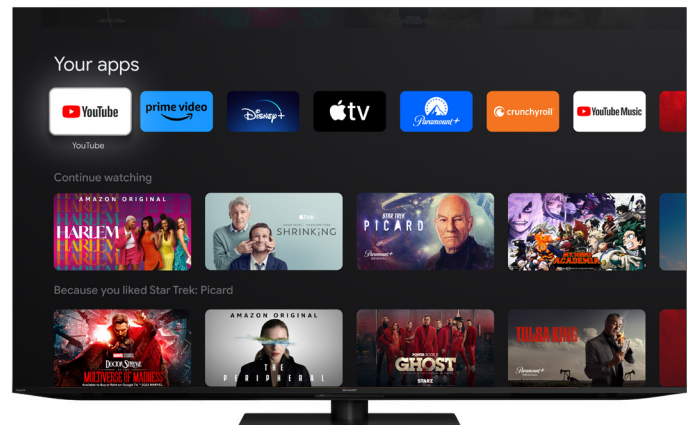

Xtreme Mini LED with over 2,000 Dimming Zones

Xtreme Brightness

Deep Chroma Quantum Dot

Dolby Vision IQ™ & Dolby Atmos®

85W (2.1.2 Channel) Speaker System

Works with Google Assistant

SIMPLY BETTER ENTERTAINMENT FROM A BRAND YOU TRUST

Immerse yourself in the experience of Sharp AQUOS XLED Google TVs™. The 65" Class (64.5" Diag.) 4T-C65FV1U AQUOS XLED Google TV featuring Xtreme Brightness and Deep Chroma QD combines the best parts of LCD and OLED technologies. Xtreme Brightness provides precise control of over 2,000 backlight dimming zones to achieve incredible dynamic color contrast. Deep Chroma QD delivers deep, rich, and nuanced colors for true-to-life visual experiences. Altogether, the AQUOS XLED series is the flagship model in the history of AQUOS, offering the highest level of brightness and color contrast performance.

Google TV brings movies, shows, live TV and more from all of your subscriptions to one place. Need inspiration? Get curated recommendations and use Google's powerful search to find shows across 10,000+ apps or to browse 300+ free live TV channels and thousands of free movies. Use your voice to find shows, play music, control smart home devices, and more with Google Assistant. With personalized watchlists and profiles, everyone's experience is customized for them. And you can even take it on the go with the Google TV mobile app. It's all the entertainment you love — with a little help from Google.

The stunning, modern design of the Sharp 4T-C65FV1U AQUOS XLED Google TV is a perfect addition to any room. The built-in 85W speaker system, and Dolby Atmos® deliver incredible depth of sound, even at lower volume settings.